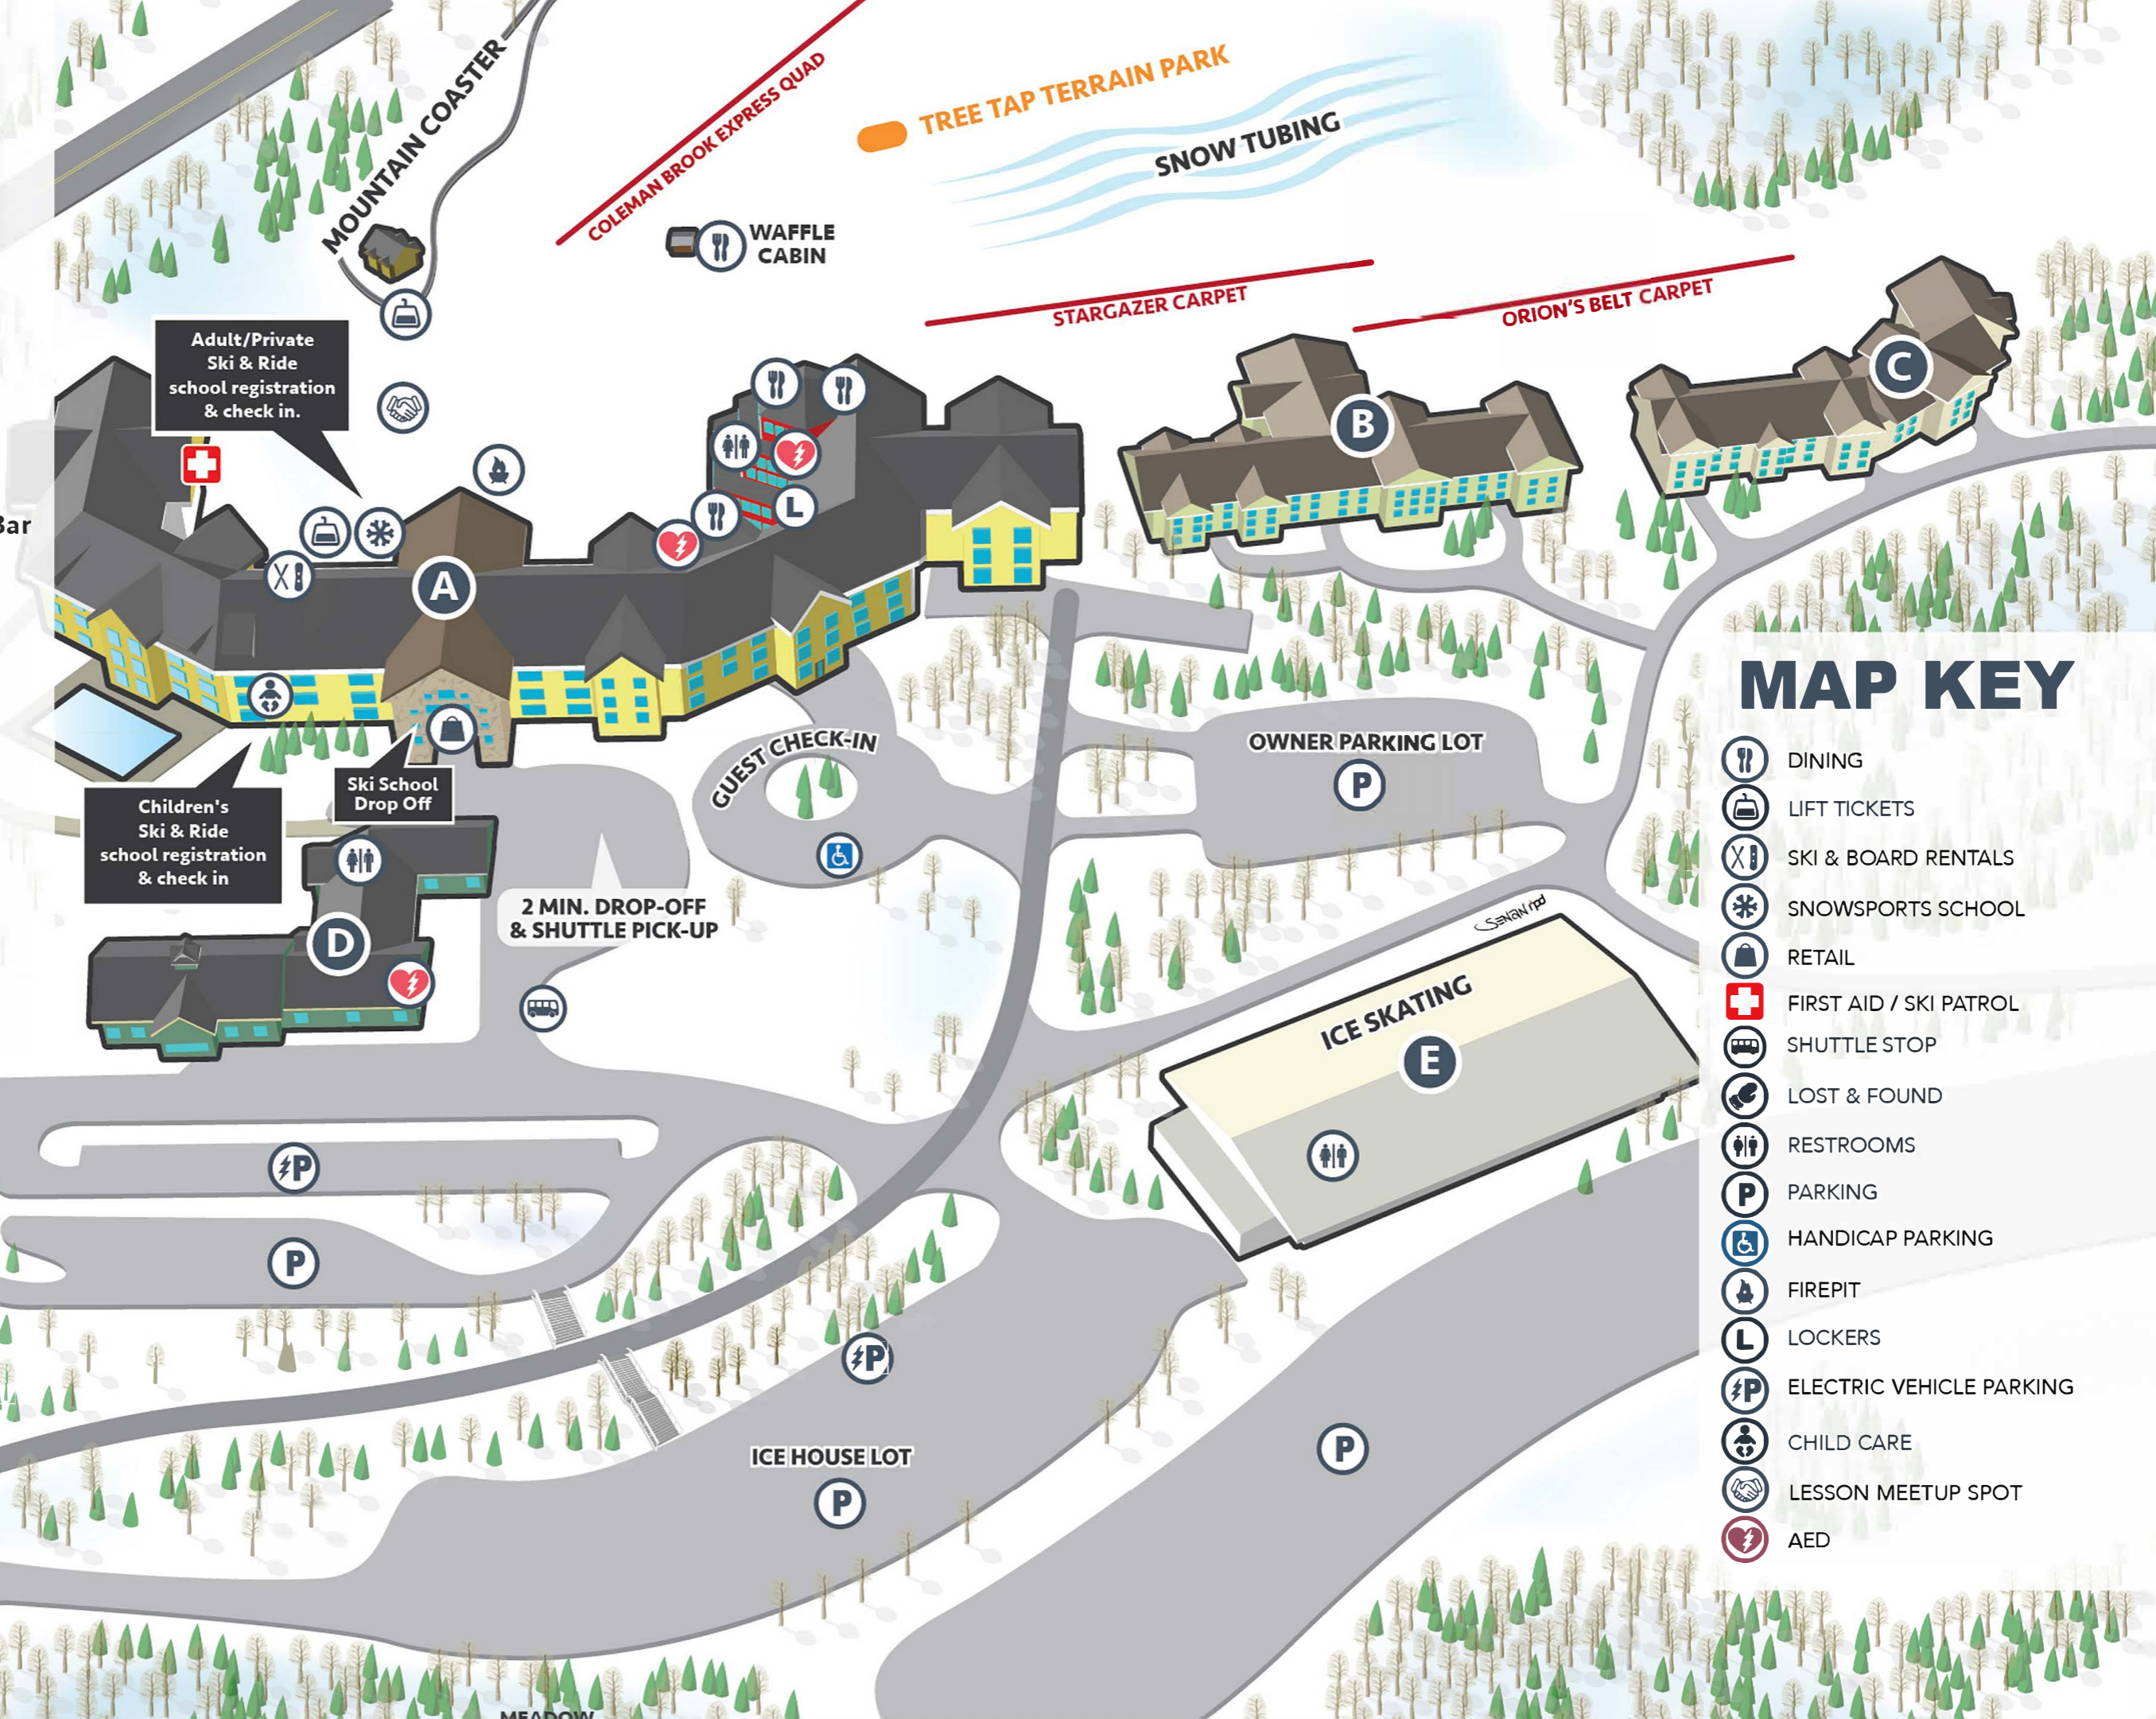

OKEMO JACKSON GORE BASE AREA MAP

MAP LEGEND

(A) JACKSON GORE INN

First Floor

- Okemo Made
- Coleman Brook Tavern & Bar
- Roundhouse Cafe

Second Floor

- Tap House

(B) ADAMS HOUSE

(C) BIXBY HOUSE

(D) SPRING HOUSE

(E) ICE HOUSE

(F) COLE HOUSE

MAP KEY

- DINING
- LIFT TICKETS
- SKI & BOARD RENTALS
- SNOWSPORTS SCHOOL
- RETAIL
- FIRST AID / SKI PATROL
- SHUTTLE STOP
- LOST & FOUND
- RESTROOMS
- PARKING
- HANDICAP PARKING
- FIREPIT
- LOCKERS
- ELECTRIC VEHICLE PARKING
- CHILD CARE
- LESSON MEETUP SPOT
- AED