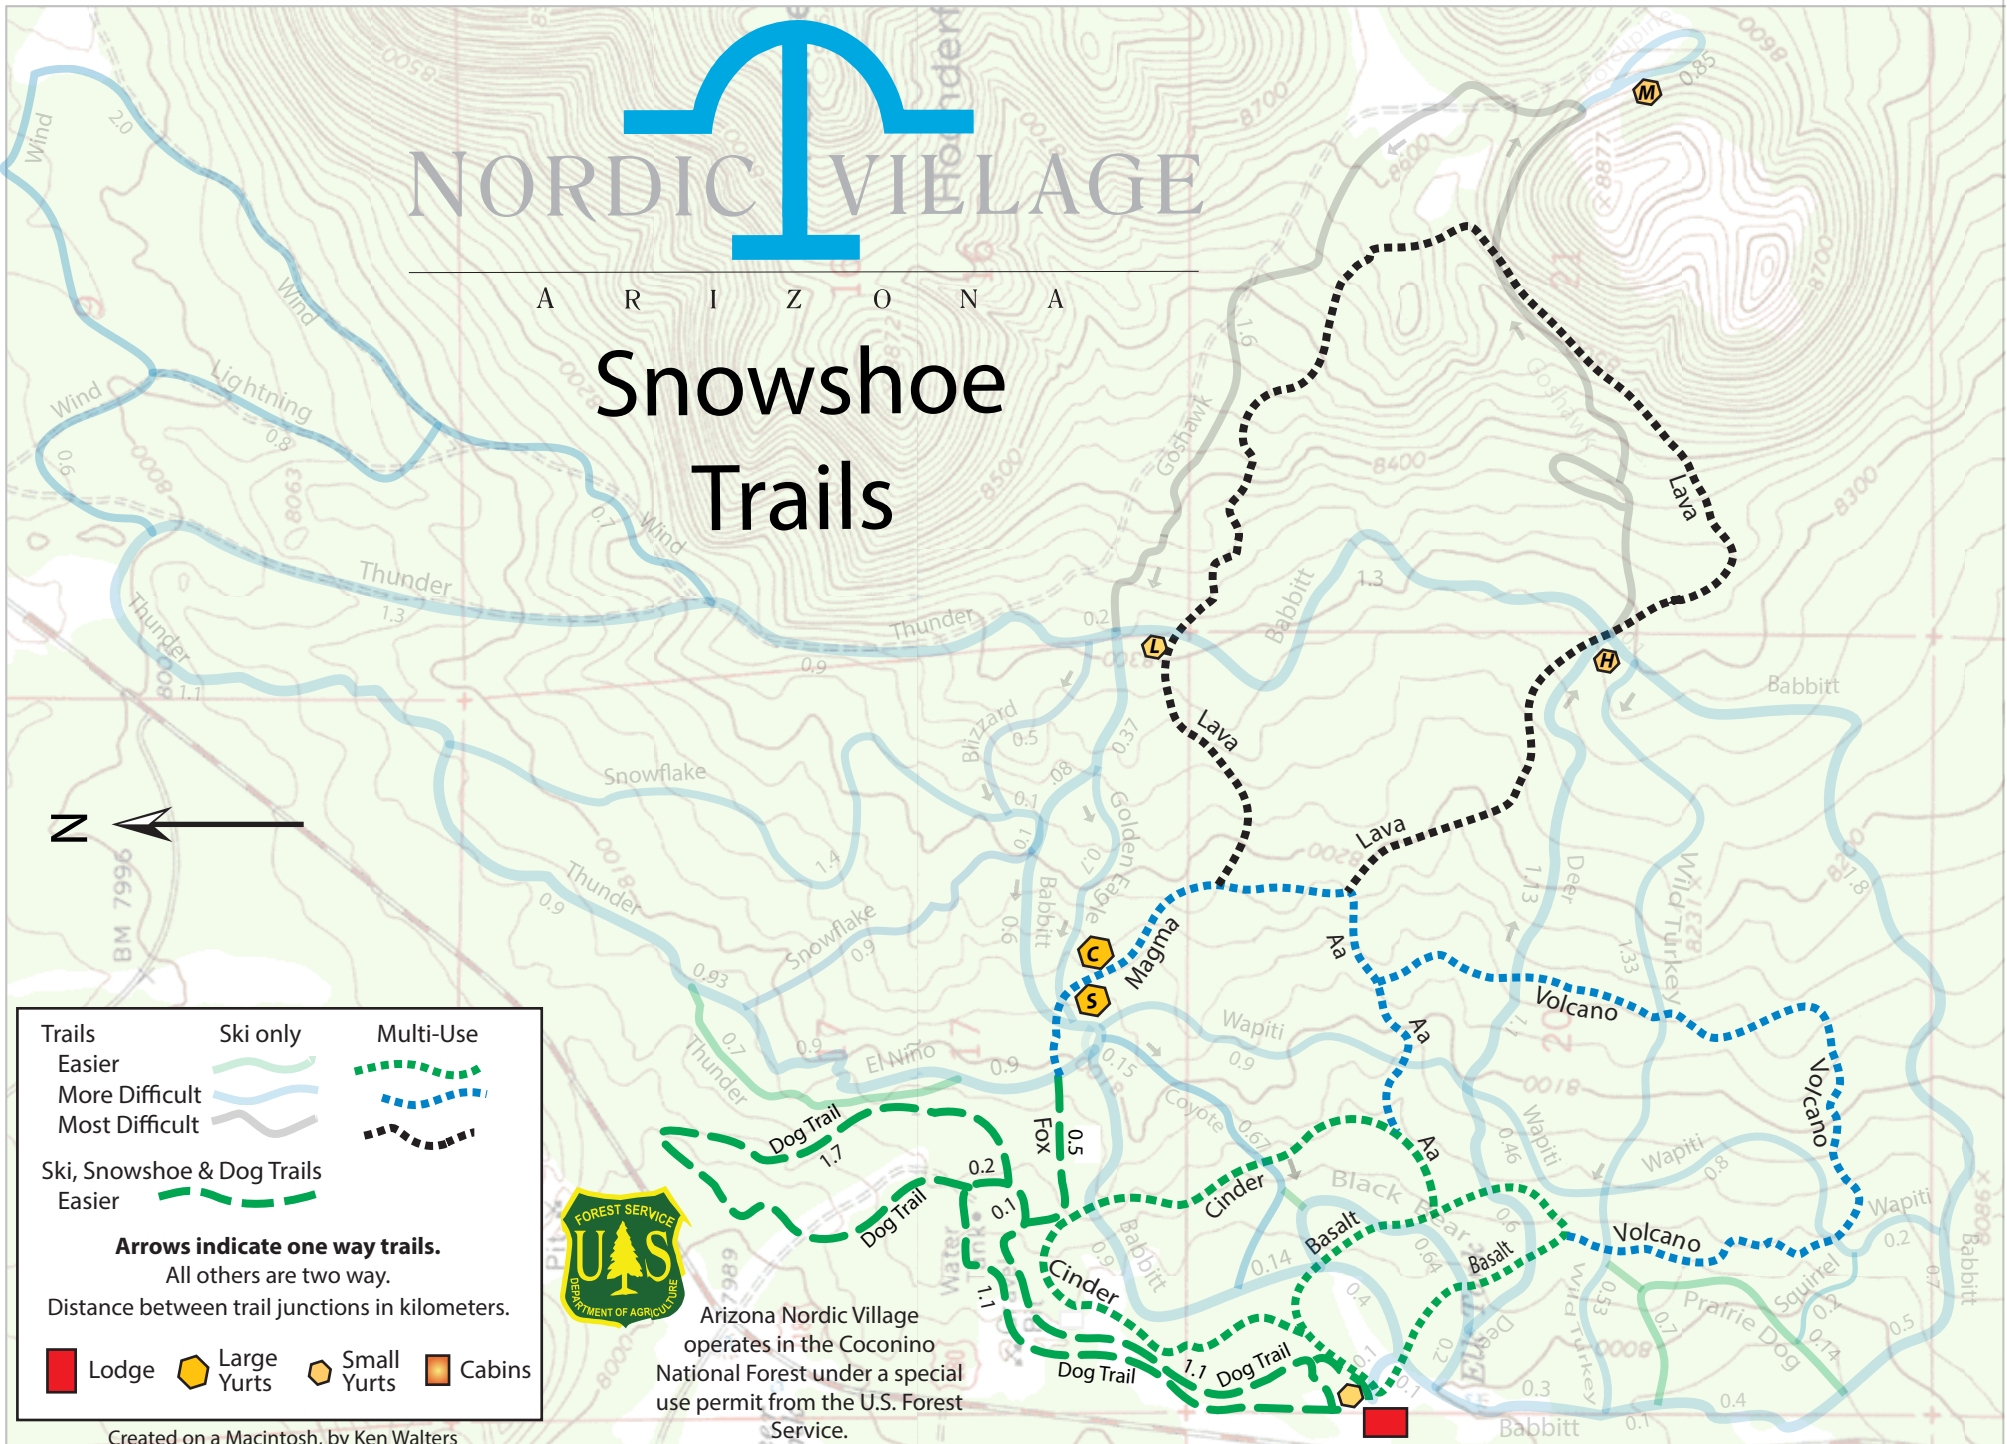

NORDIC VILLAGE

A R I Z O N A

Snowshoe Trails

- | | | |
|----------------|----------|-----------|
| Trails | Ski only | Multi-Use |
| Easier | | |
| More Difficult | | |
| Most Difficult | | |

Ski, Snowshoe & Dog Trails
Easier

Arrows indicate one way trails.

All others are two way.

Distance between trail junctions in kilometers.

- | | | | | | | | |
|--|-------|--|-------------|--|-------------|--|--------|
| | Lodge | | Large Yurts | | Small Yurts | | Cabins |
|--|-------|--|-------------|--|-------------|--|--------|