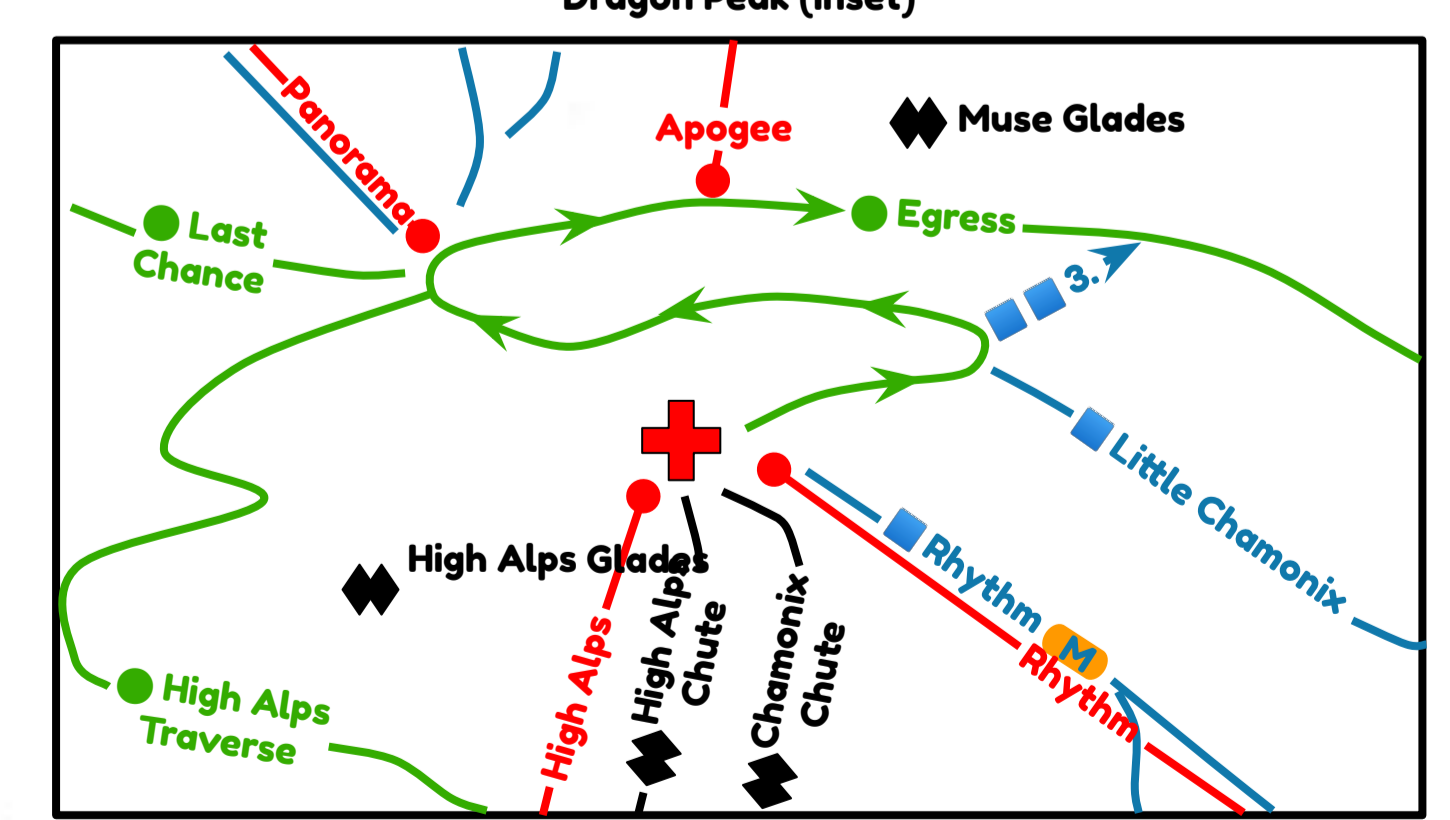

580 new acres of skiable terrain coming 2025

- Unlisted runs:
1. U. Loop-De-Loop
 2. L. Loop-De-Loop
 3. West Connect
 4. Shortcut
 5. Hemmed In

Key:

- Easy
- Intermediate
- Advanced intermediate
- ◆ Advanced
- ◆ Expert only
- Lift
- Traverse
- ◀ Terrain gate
- ⊕ Ski patrol shack
- Ⓜ Terrain park