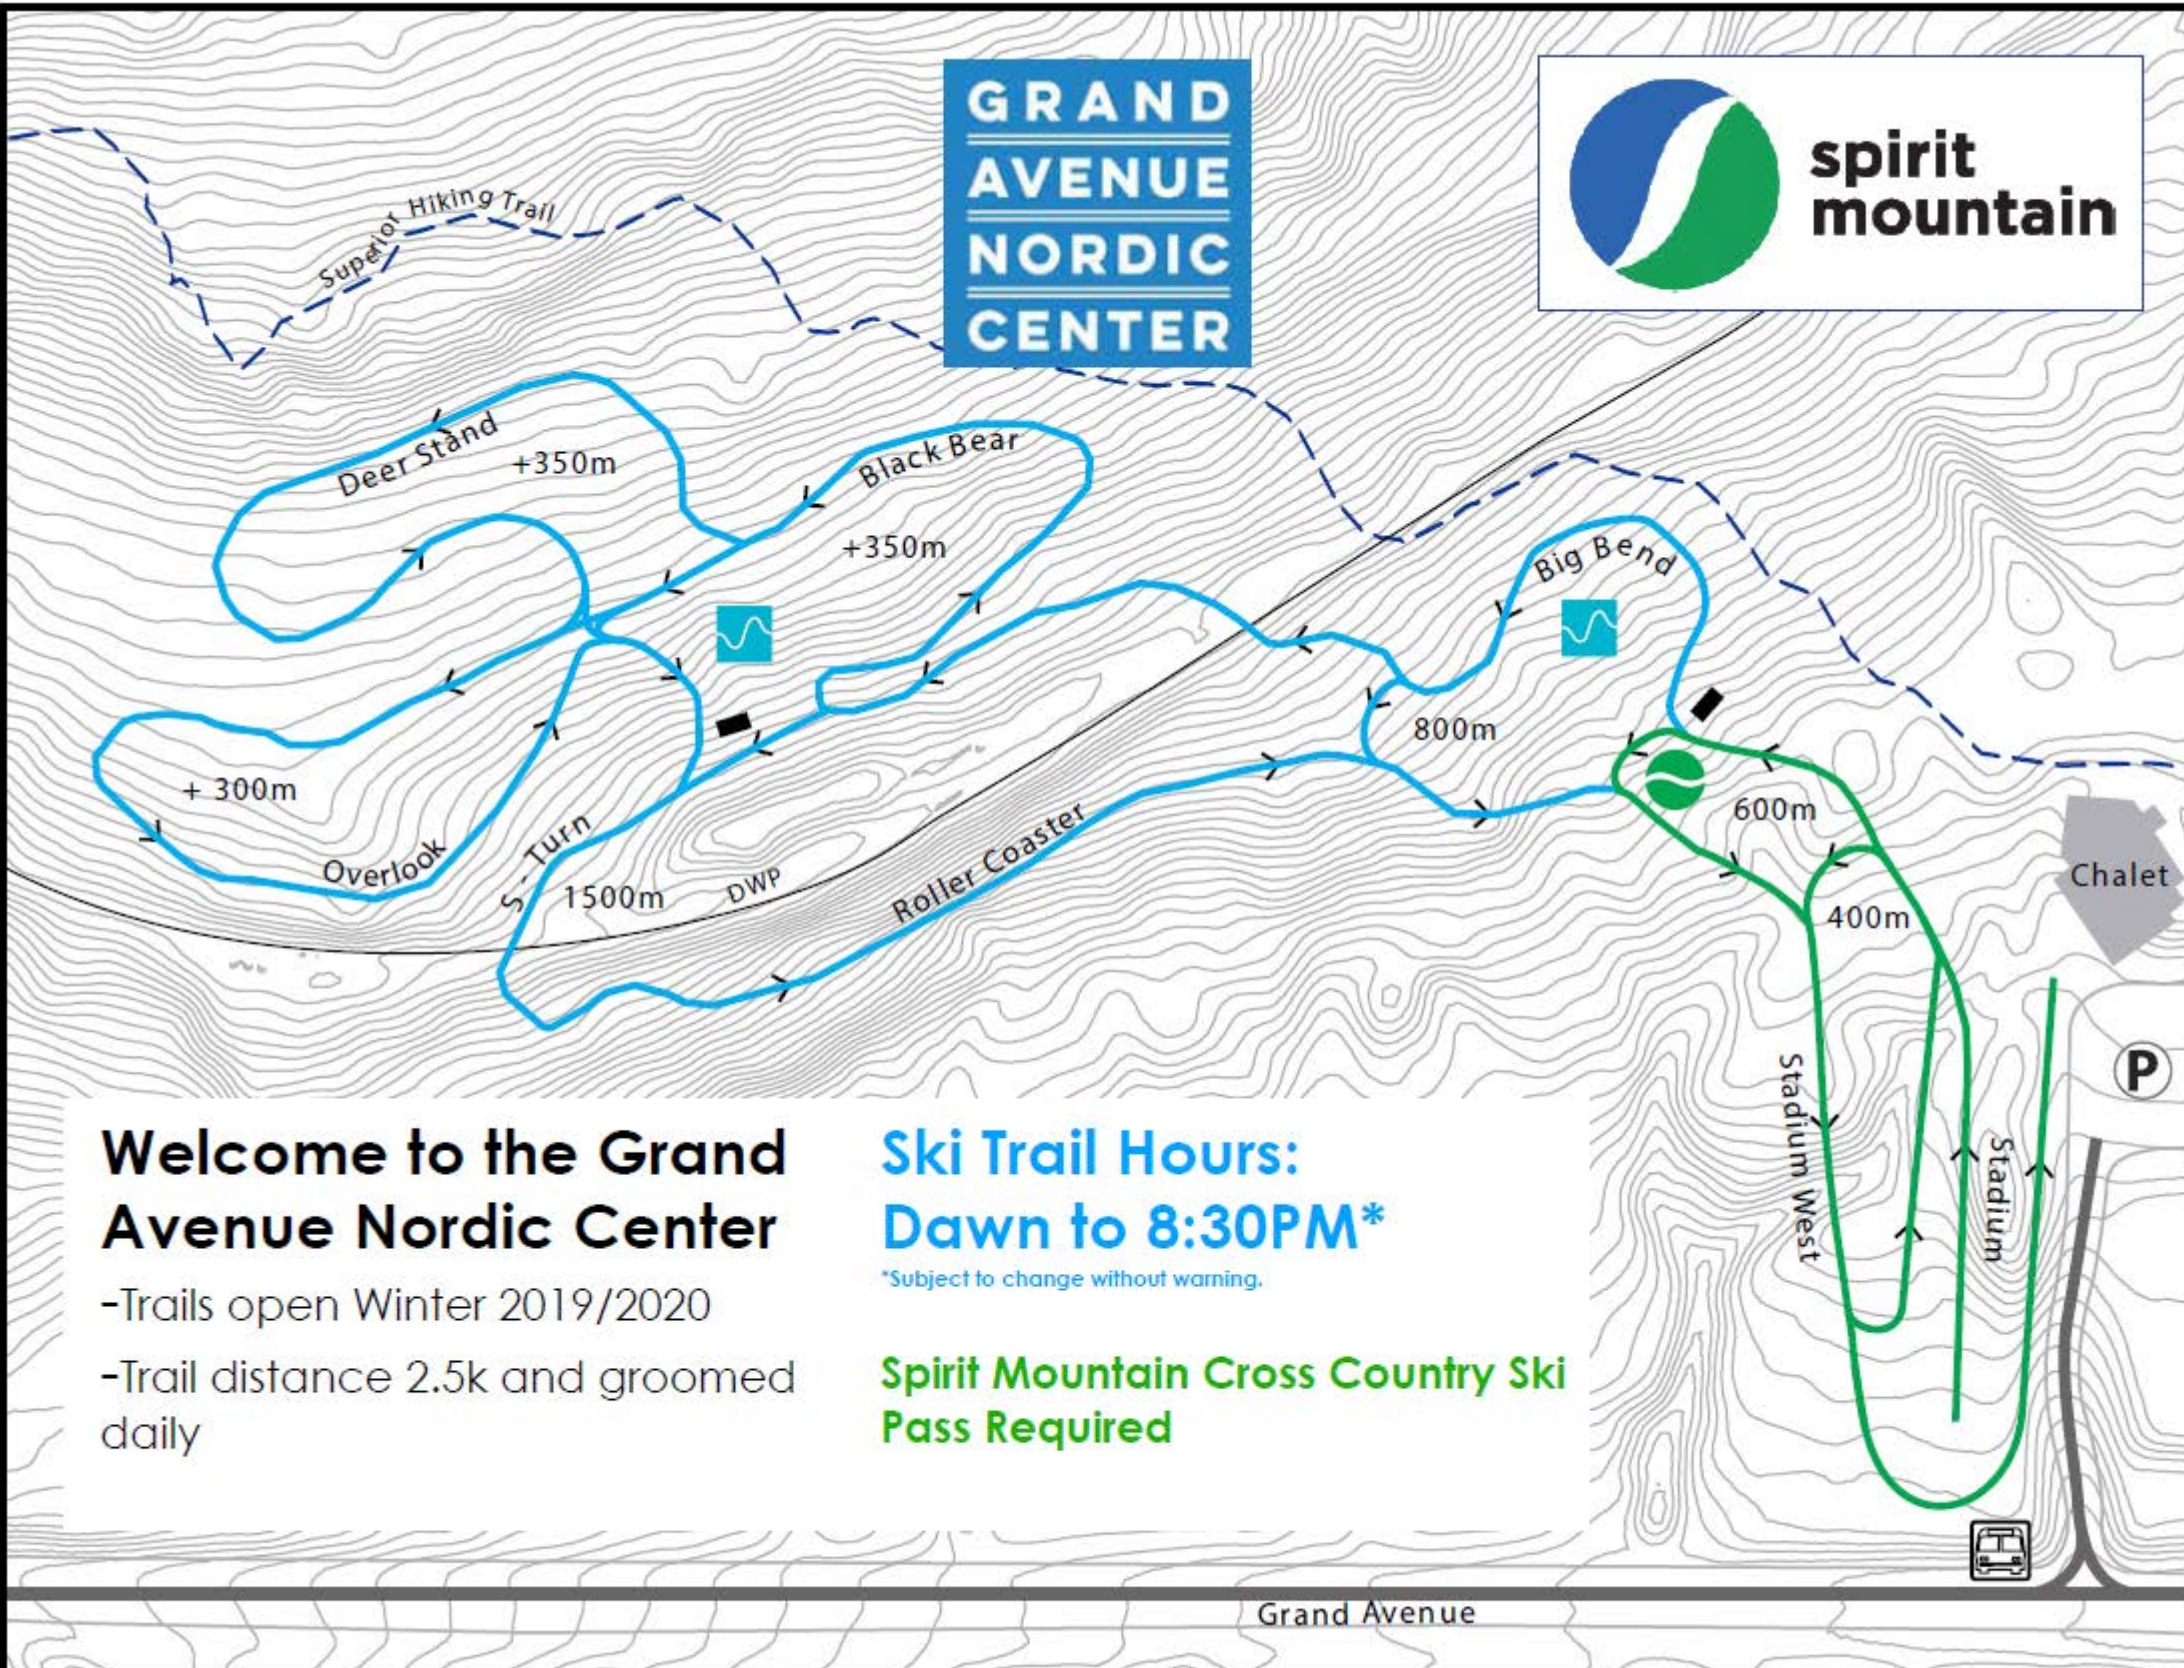

GRAND AVENUE NORDIC CENTER

Welcome to the Grand Avenue Nordic Center

- Trails open Winter 2019/2020
- Trail distance 2.5k and groomed daily

Ski Trail Hours: Dawn to 8:30PM*

*Subject to change without warning.

Spirit Mountain Cross Country Ski Pass Required

Grand Avenue