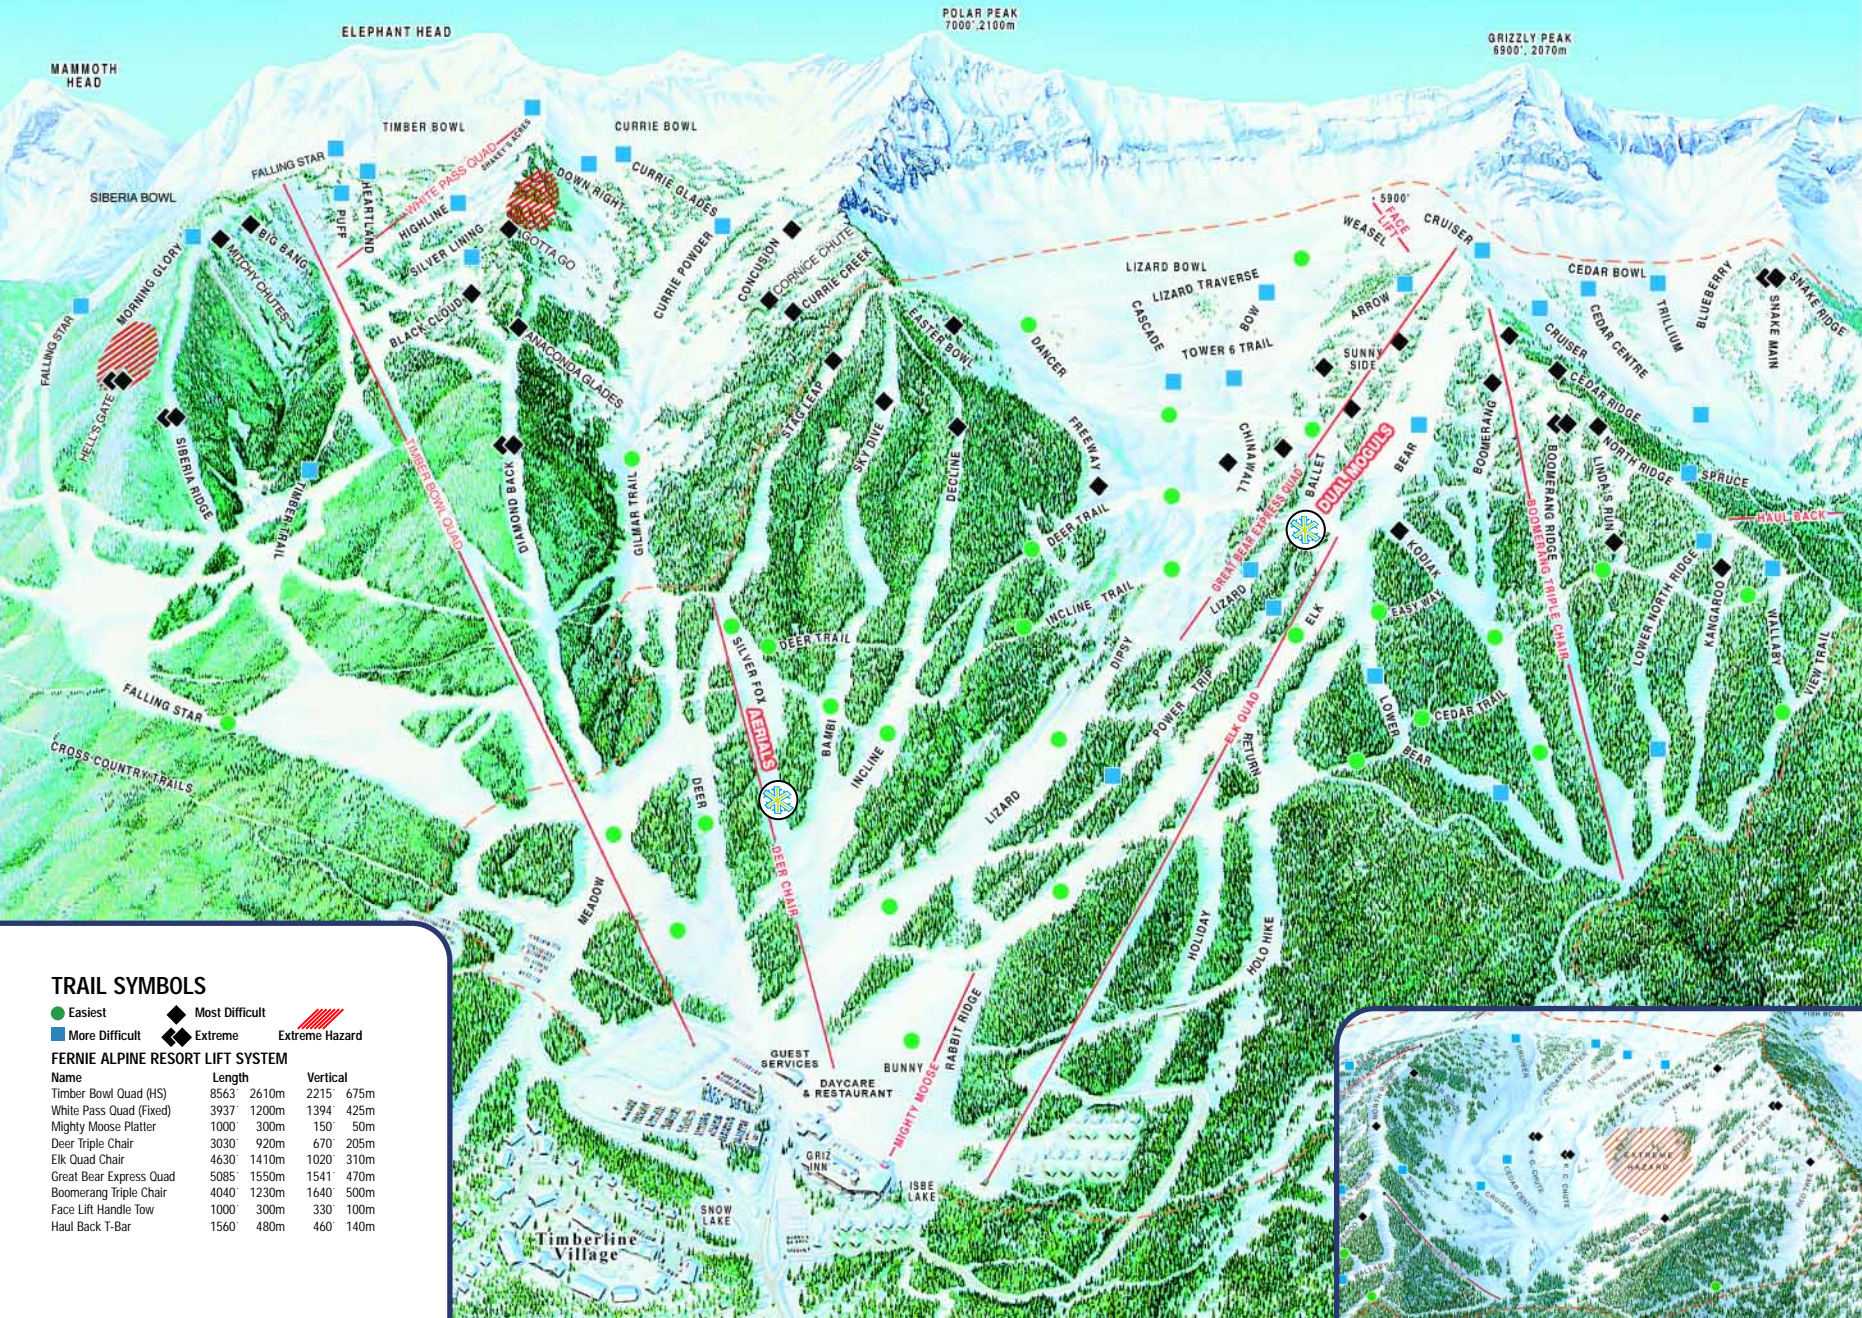

FERNIE ALPINE RESORT TRAIL MAP

TRAIL SYMBOLS

- Easiest
- More Difficult
- ◆ Most Difficult
- ▨ Extreme Hazard

FERNIE ALPINE RESORT LIFT SYSTEM

Name	Length	Vertical
Timber Bowl Quad (HS)	8563	2610m / 2215' / 675m
White Pass Quad (Fixed)	3937	1200m / 1394' / 425m
Mighty Mouse Platter	1000	300m / 150' / 50m
Deer Triple Chair	3030	920m / 670' / 205m
Elk Quad Chair	4630	1410m / 1020' / 310m
Great Bear Express Quad	5085	1550m / 1541' / 470m
Boomerang Triple Chair	4040	1230m / 1640' / 500m
Face Lift Handle Tow	1000	300m / 330' / 100m
Haul Back T-Bar	1560	480m / 460' / 140m