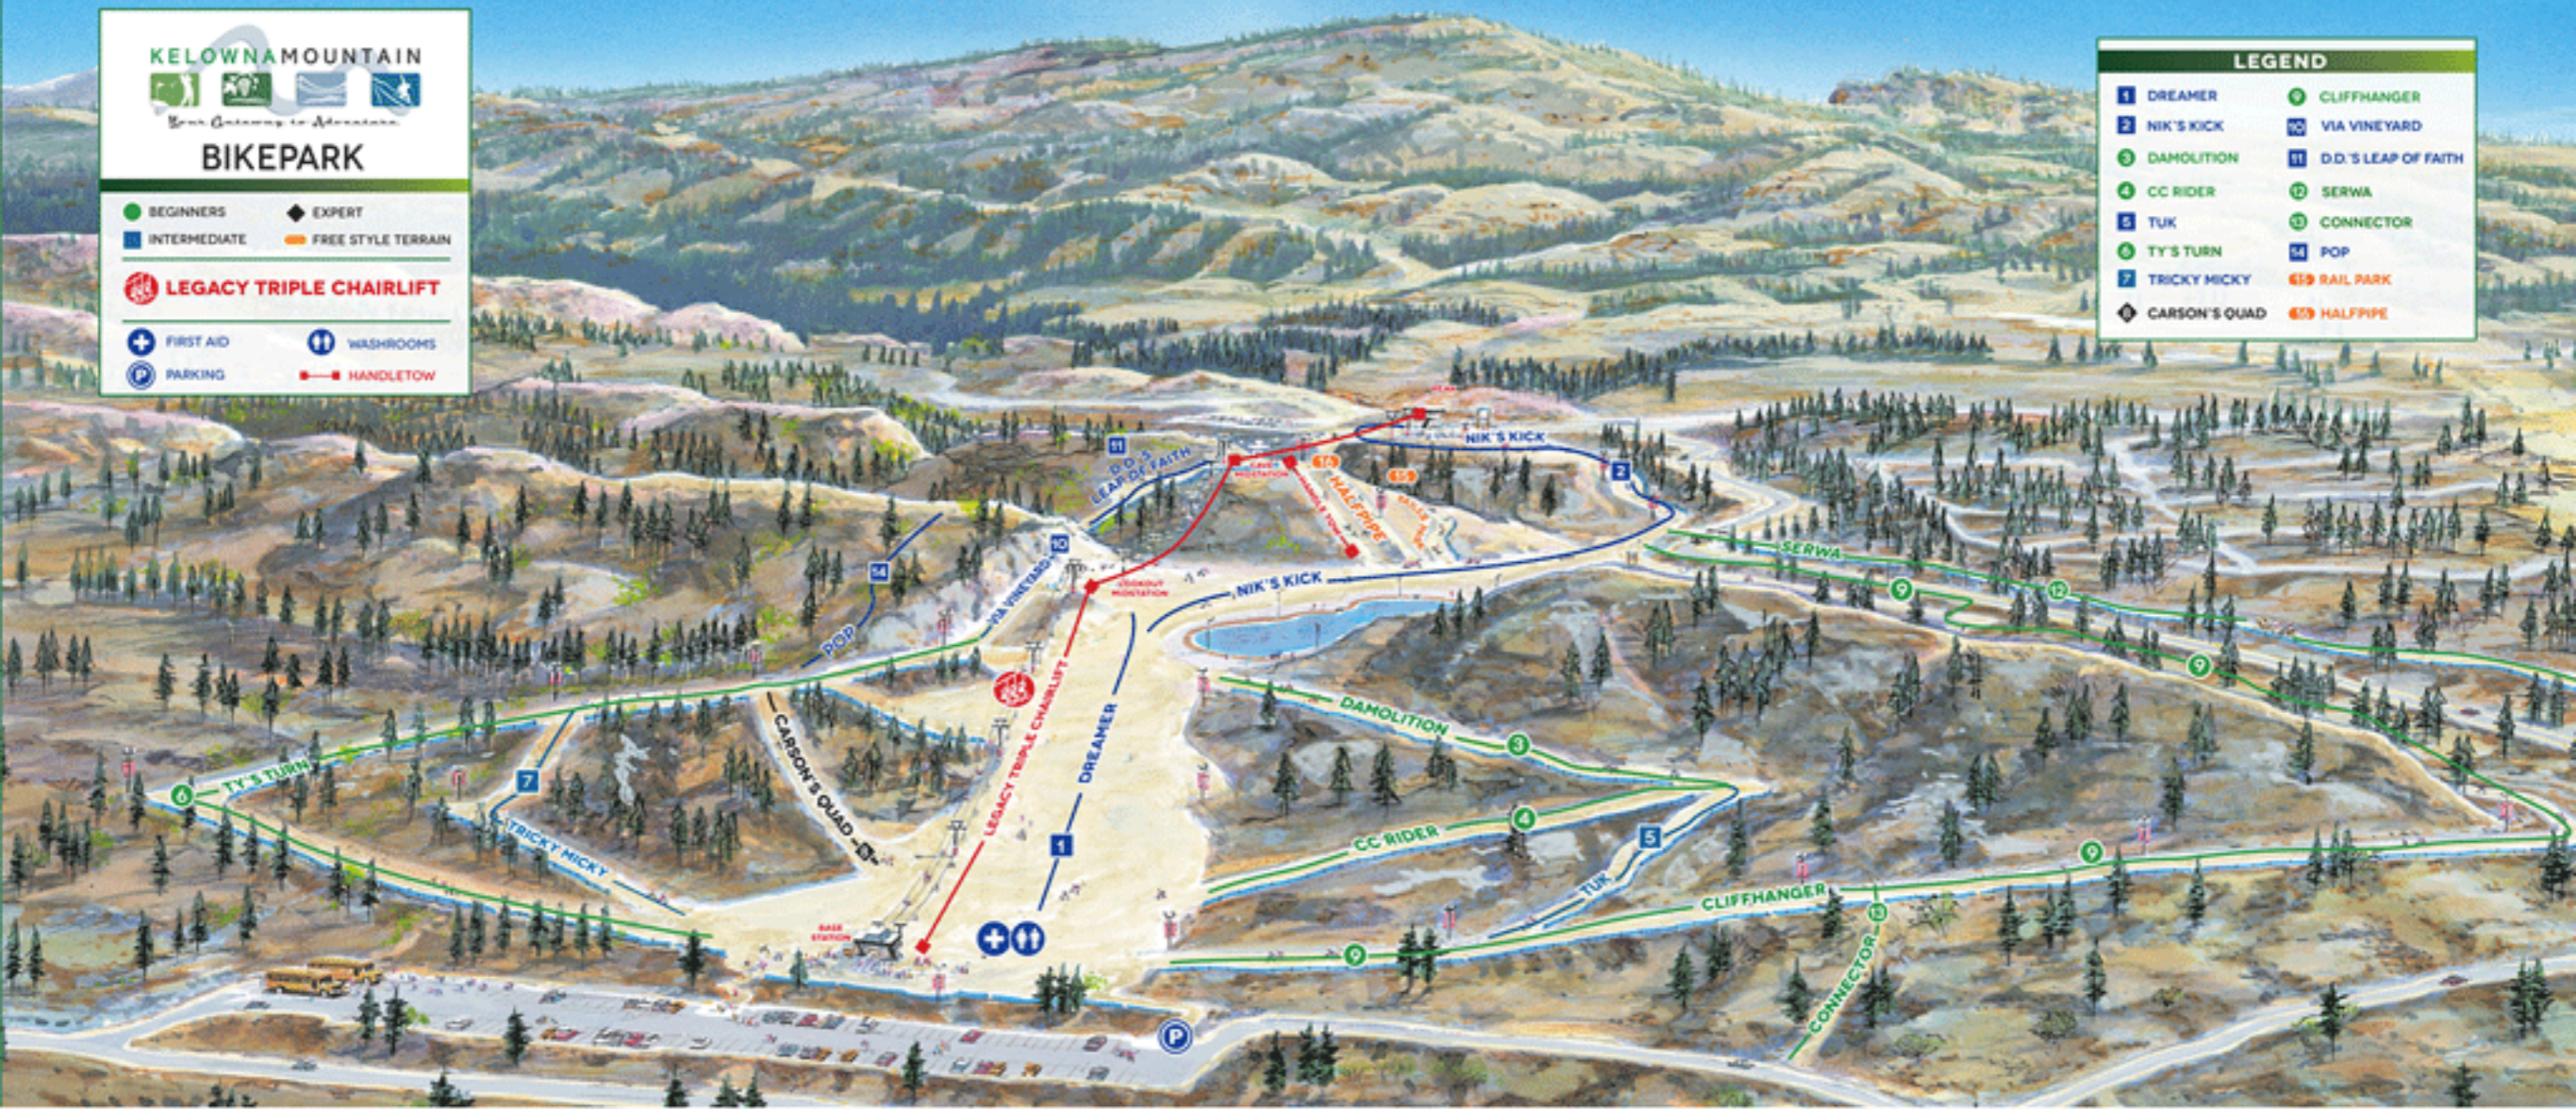

KELOWNA MOUNTAIN

From Gateway to Adventure

## BIKEPARK

- BEGINNERS
- INTERMEDIATE
- EXPERT
- FREE STYLE TERRAIN

**LEGACY TRIPLE CHAIRLIFT**

- FIRST AID
- WASHROOMS
- PARKING
- HANDLETOW

### LEGEND

- |                 |                         |
|-----------------|-------------------------|
| 1 DREAMER       | 9 CLIFFHANGER           |
| 2 NIK'S KICK    | 10 VIA VINEYARD         |
| 3 DANOLITION    | 11 D.D.'S LEAP OF FAITH |
| 4 CC RIDER      | 12 SERWA                |
| 5 TUK           | 13 CONNECTOR            |
| 6 TY'S TURN     | 14 POP                  |
| 7 TRICKY MICKY  | 15 RAIL PARK            |
| 8 CARSON'S QUAD | 16 HALFPIPE             |

Family adventure.