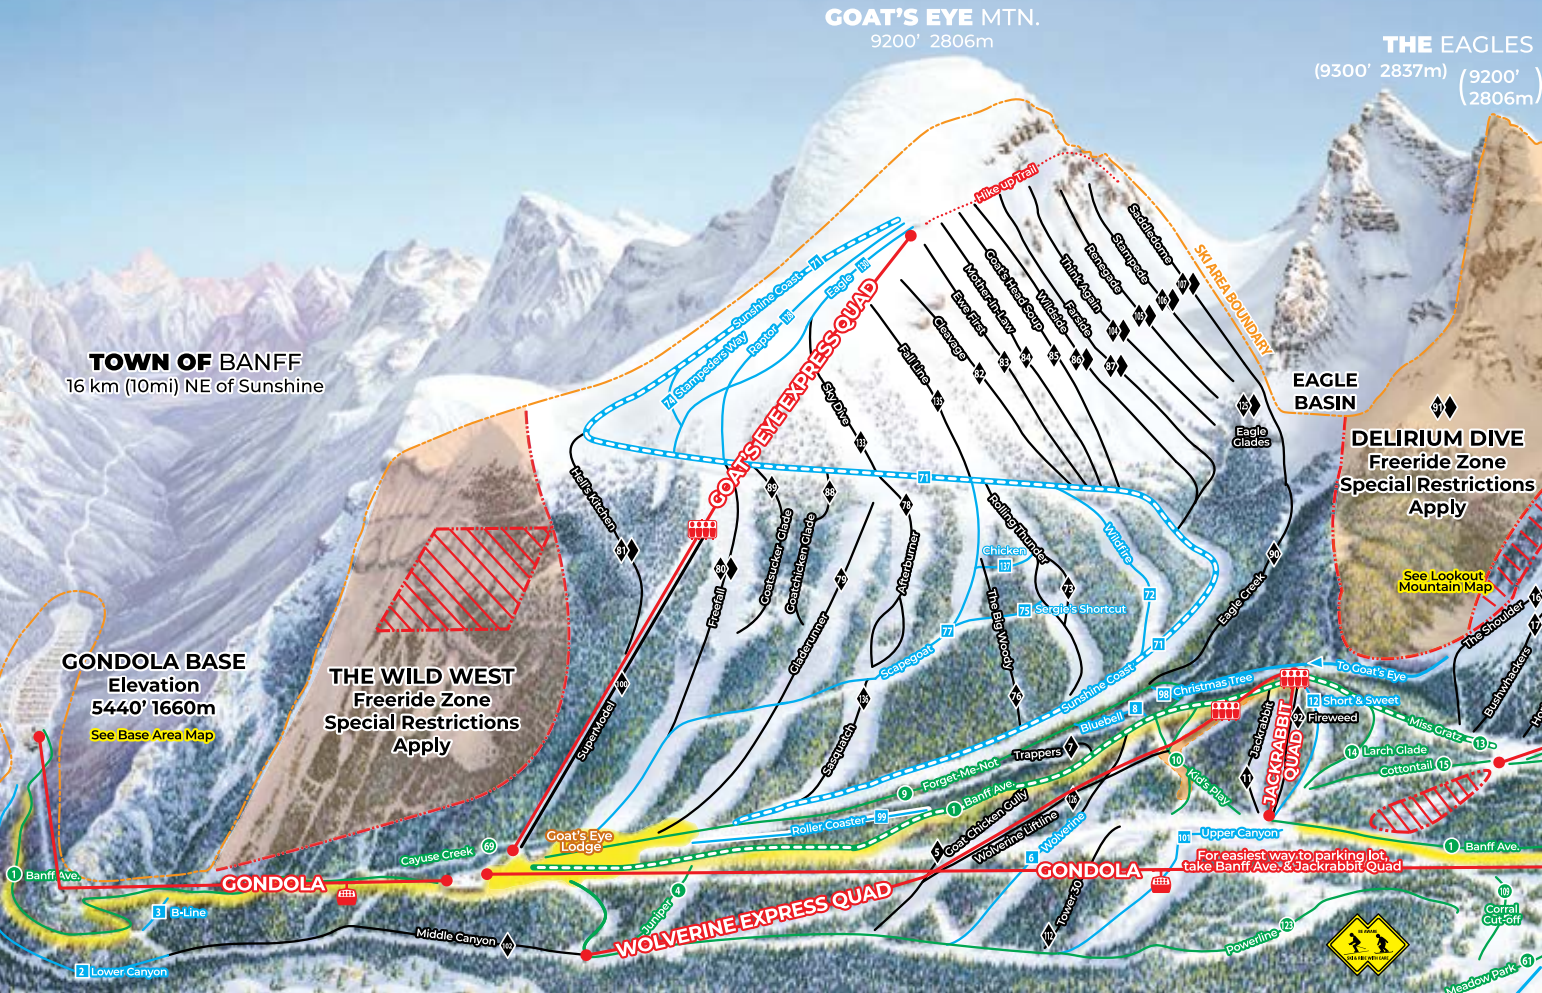

GOAT'S EYE MOUNTAIN

GOAT'S EYE MOUNTAIN

- 1. Banff Avenue
- 2. Lower Canyon
- 3. B-Line
- 4. Juniper
- ◆ 5. Goat Chicken Gully
- 6. Wolverine
- 7. Trappers
- 8. Bluebell
- 9. Forget-Me-Not
- 10. Kid's Play
- ◆ 11. Jackrabbit
- 12. Short & Sweet
- 13. Miss Gratz
- 14. Larch Glade
- 15. Cottontail
- ◆ 16. The Shoulder
- ◆ 17. Bushwhackers
- 61. Meadow Park
- 69. Cayuse Creek
- 71. Sunshine Coast
- 72. Wildfire
- ◆ 73. Rolling Thunder
- 74. Stampede's Way
- 75. Sergie's Shortcut
- ◆ 76. The Big Woody
- ◆ 78. Afterburner
- ◆ 79. Gladerunner
- ◆ 80. Freefall
- ◆ 81. Hell's Kitchen
- ◆ 82. Cleavage
- ◆ 83. Ewe First
- ◆ 84. Mother-in-Law
- ◆ 85. Goat's Head Soup
- ◆ 86. Wildside
- ◆ 87. Farside
- ◆ 88. Goatchicken Glade
- ◆ 89. Goatsucker Glade
- ◆ 90. Eagle Creek
- ◆ 91. Delirium Dive
- ◆ 92. Fireweed
- 98. Christmas Tree
- 99. Roller Coaster
- ◆ 100. SuperModel
- 101. Upper Canyon
- ◆ 102. Middle Canyon
- ◆ 104. Think Again
- ◆ 105. Renegade
- ◆ 106. Stampede
- ◆ 107. Saddledome
- ◆ 112. Tower 30
- 123. Powerline
- ◆ 125. Eagle Glades
- ◆ 126. Wolverine Liftline
- 128. Raptor
- 130. Eagle
- ◆ 133. Sky Dive
- ◆ 135. Fall Line
- ◆ 136. Sasquatch
- 137. Chicken