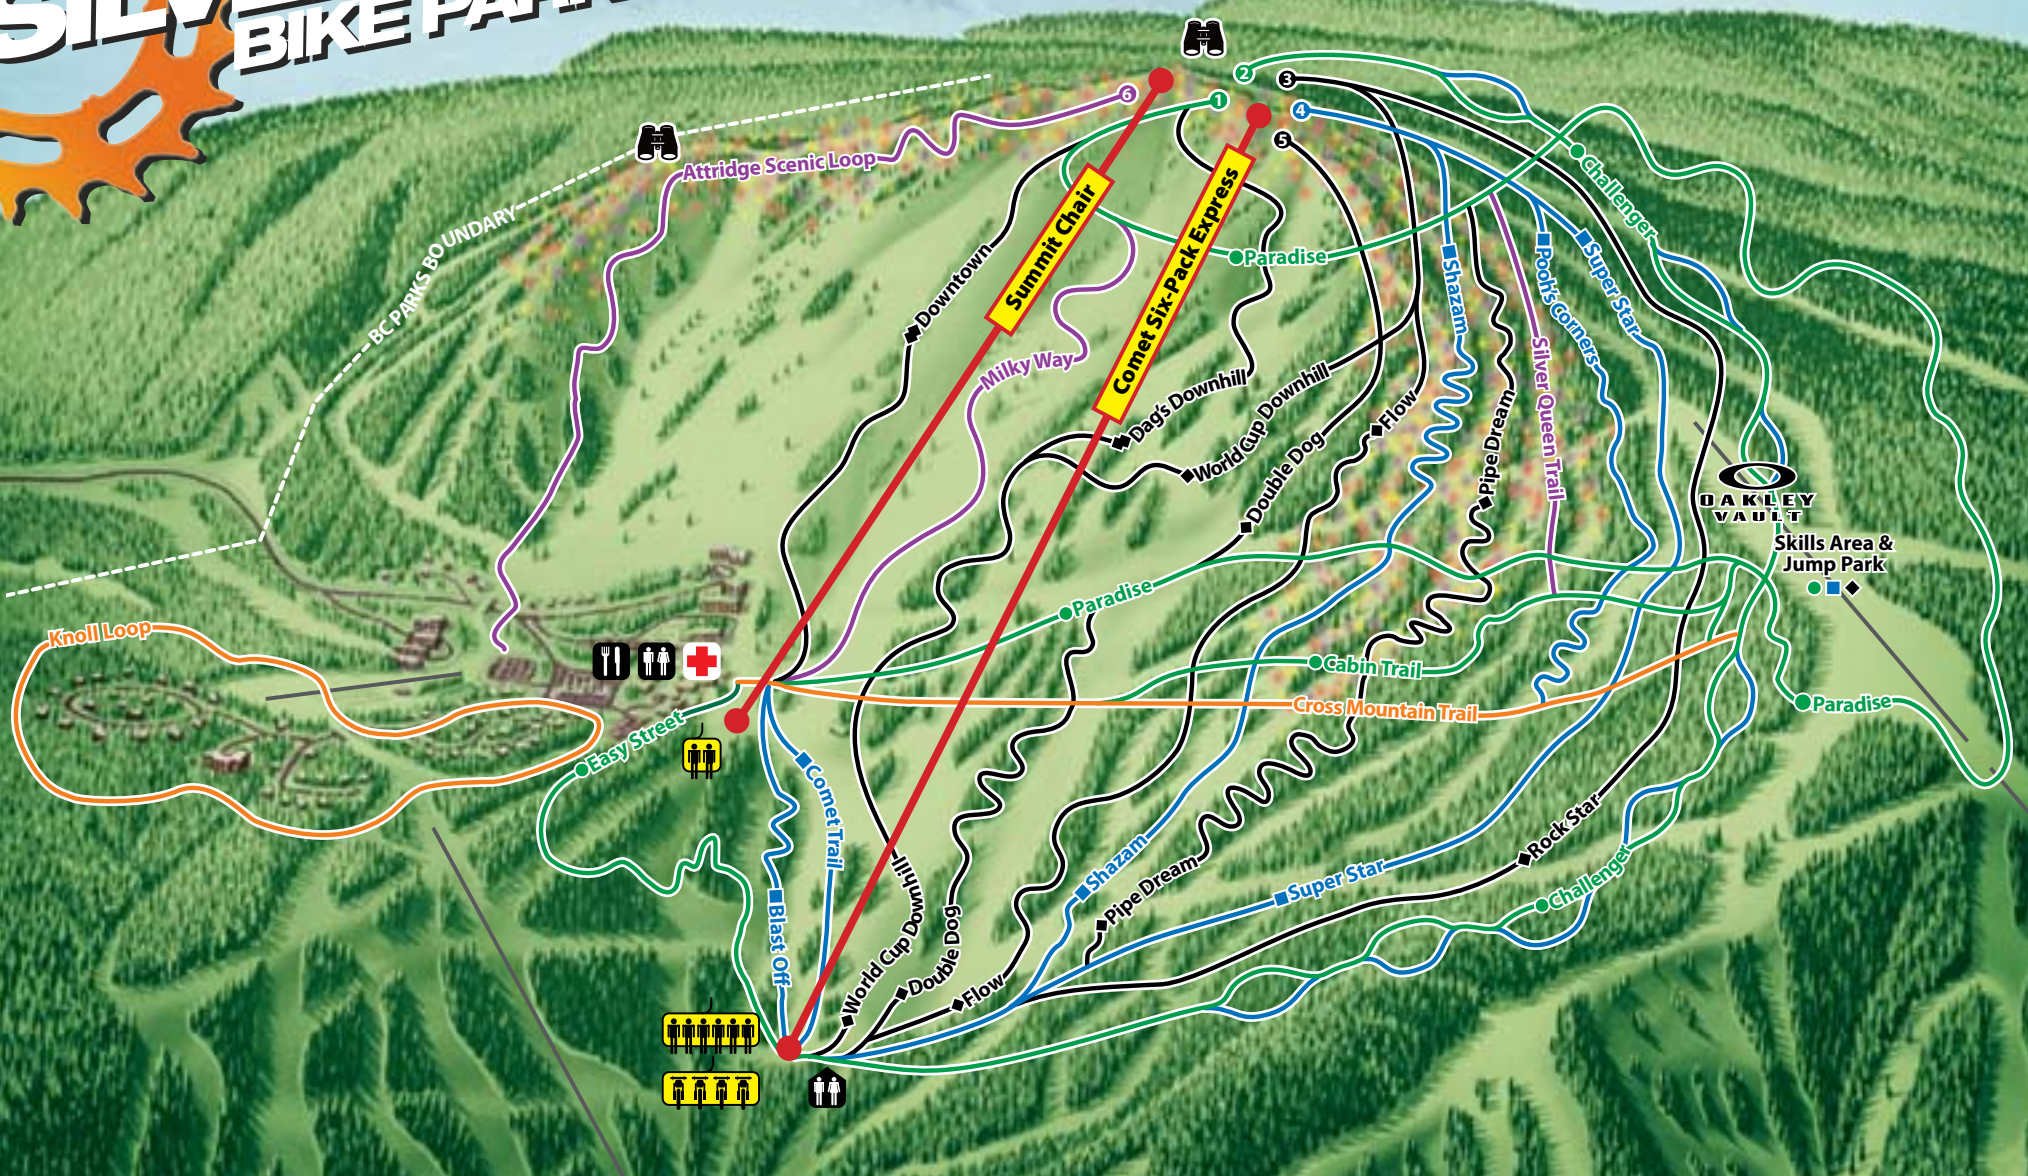

SILVER STAR BIKE PARK

MAP LEGEND

- Beginner
- Intermediate
- ◆ Advanced
- ◆ Expert
- Hiking Trail
- Shared Trail

- Viewpoint
- Patrol
- Restaurants & Pubs
- Washroom / Outhouse
- Chairlifts / Bikelift
- Alpine Wildflowers

TRAIL HEADS

- ① Paradise, Downtown, Dag's Downhill, Milky Way, Silver Queen.
- ② Challenger, Oakley Vault.
- ③ Rockstar, World Cup Downhill, Flow, Pipe Dream, Oakley Vault.
- ④ Superstar, Pooh's Corners, Shazam, Pipe Dream.
- ⑤ Double Dog.
- ⑥ Attridge Scenic Loop.