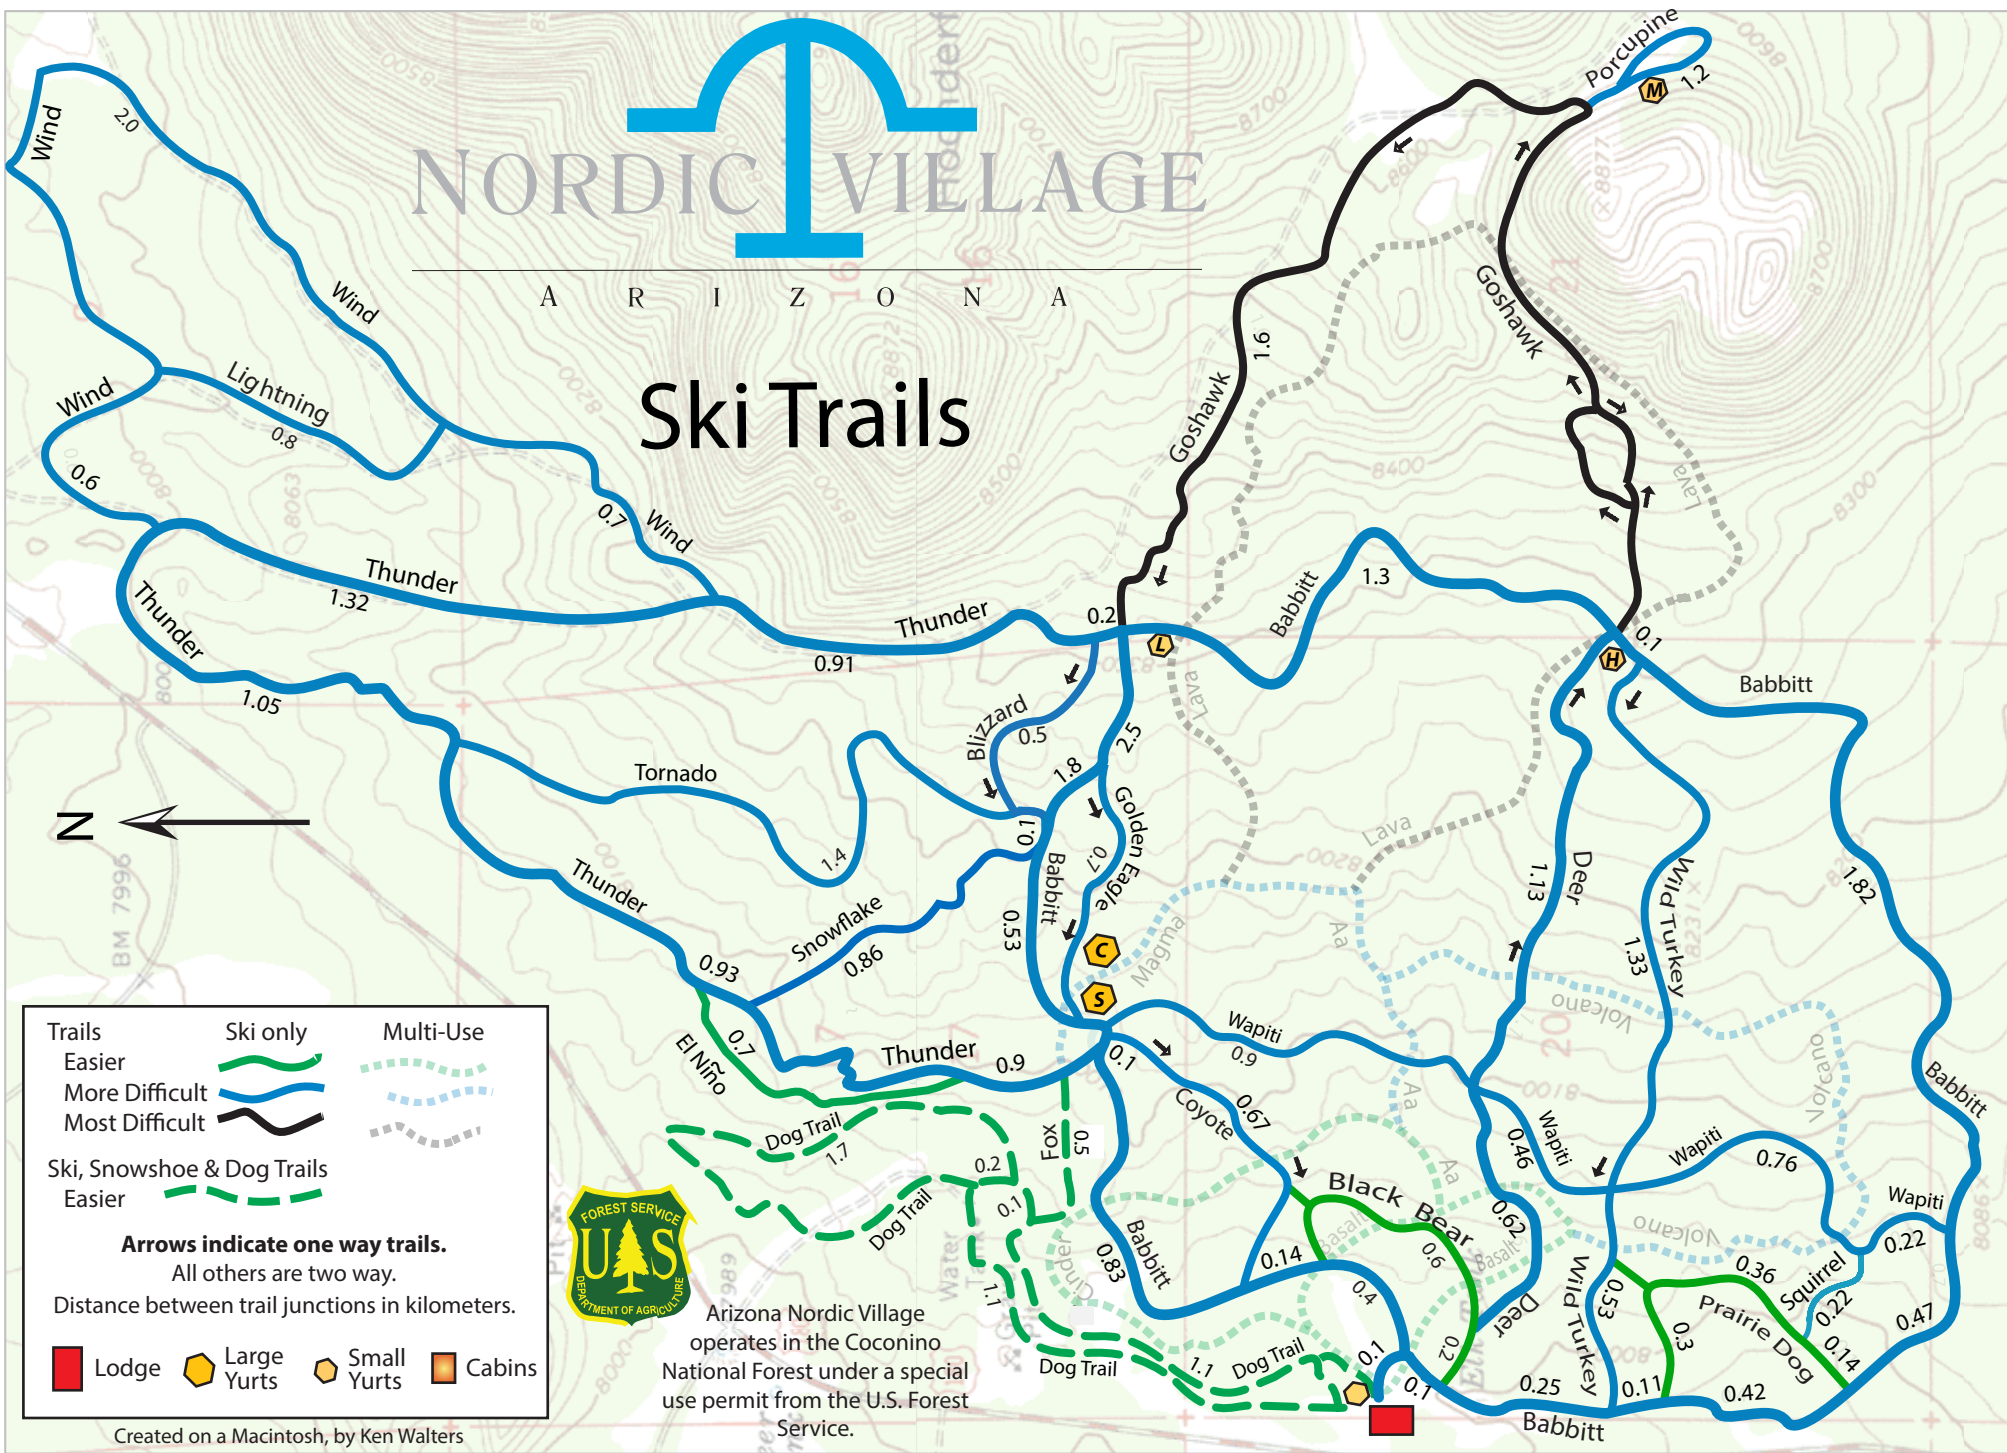

NORDIC VILLAGE

A R I Z O N A

Ski Trails

Trails	Ski only	Multi-Use
Easier		
More Difficult		
Most Difficult		
Ski, Snowshoe & Dog Trails		
Easier		

Arrows indicate one way trails.
All others are two way.

Distance between trail junctions in kilometers.

	Lodge		Large Yurts		Small Yurts		Cabins
--	-------	--	-------------	--	-------------	--	--------

Arizona Nordic Village operates in the Coconino National Forest under a special use permit from the U.S. Forest Service.

Created on a Macintosh, by Ken Walters