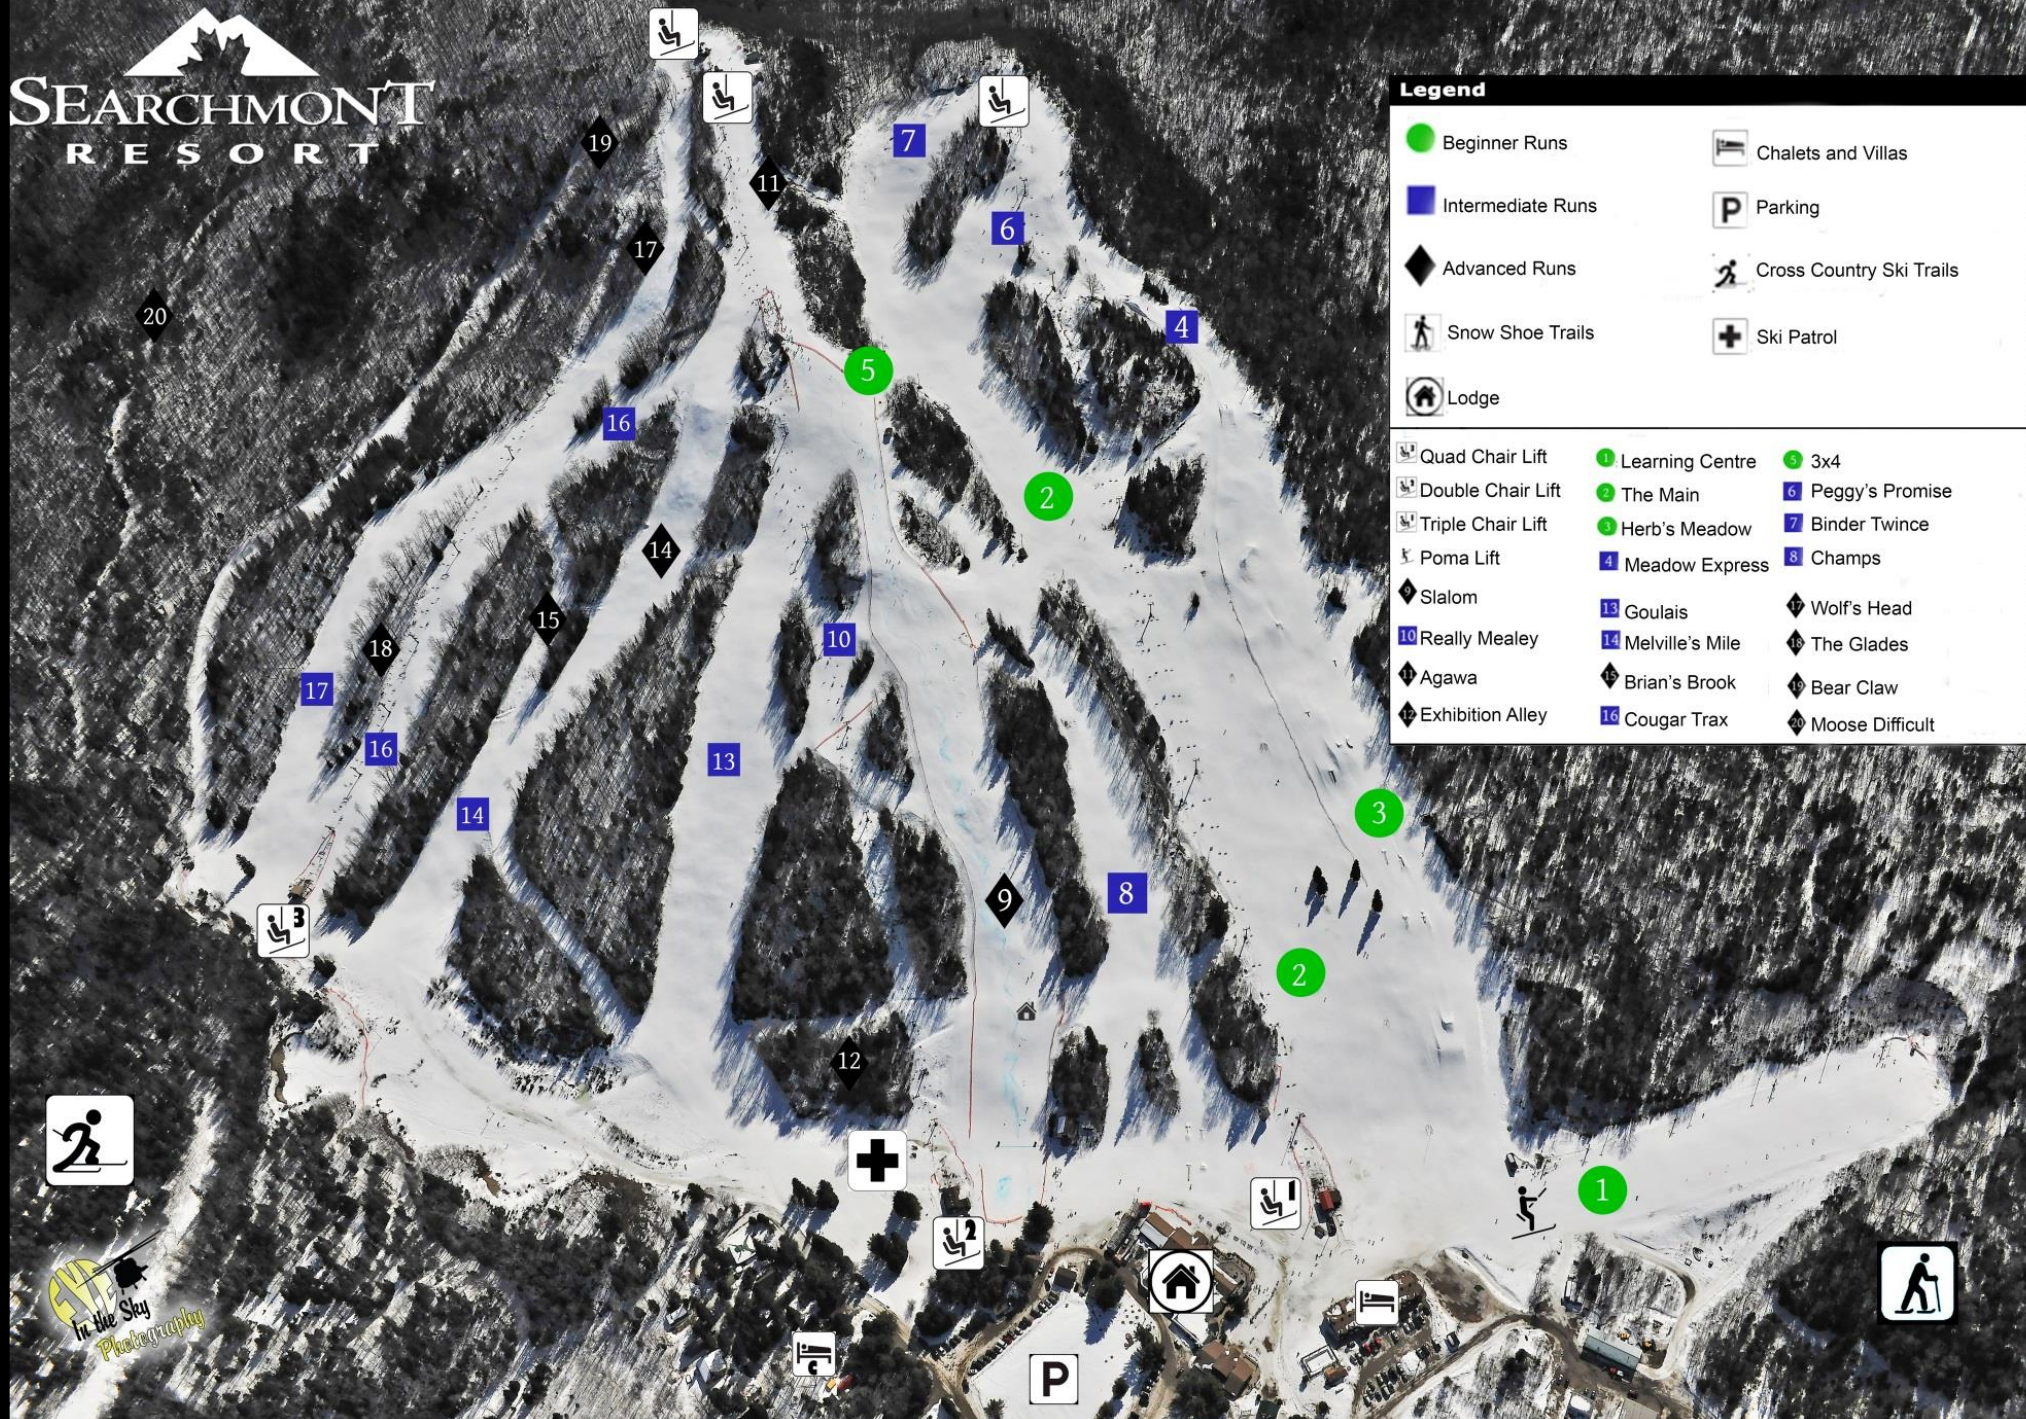

SEARCHMONT RESORT

Legend

- | | |
|---|--|
|  Beginner Runs |  Chalets and Villas |
|  Intermediate Runs |  Parking |
|  Advanced Runs |  Cross Country Ski Trails |
|  Snow Shoe Trails |  Ski Patrol |
|  Lodge | |
-
- | | | |
|---|--|--|
|  Quad Chair Lift |  1 Learning Centre |  3 3x4 |
|  Double Chair Lift |  2 The Main |  6 Peggy's Promise |
|  Triple Chair Lift |  3 Herb's Meadow |  7 Binder Twice |
|  Poma Lift |  4 Meadow Express |  8 Champs |
|  Slalom |  13 Goulais |  7 Wolf's Head |
|  Really Mealey |  14 Melville's Mile |  18 The Glades |
|  Agawa |  15 Brian's Brook |  19 Bear Claw |
|  Exhibition Alley |  16 Cougar Trax |  20 Moose Difficult |

In the Sky
Photography