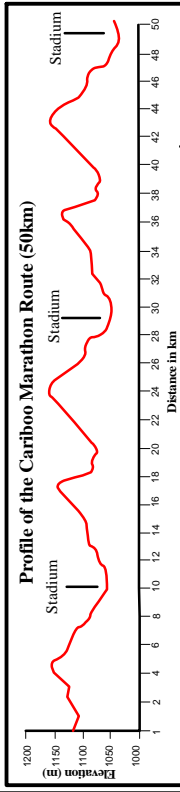

# Cariboo Marathon Official Route Map

- Feeding / Juice Station
- First Aid
- Waxing Station

### Access to Marathon Finish

Approx. 1.7 km to Highway 97 from Ski Lodge

- First Aid
- Feeding / Juice Station
- Waxing Station

Stadium, Lap lane, Finish, Gate, Ski Lodge

### Access to Marathon Start

Approx. 4.1 km to 100 Mile House

- Parking
- Trails
- Start line
- Colour zone

Keene Road, Highway 97