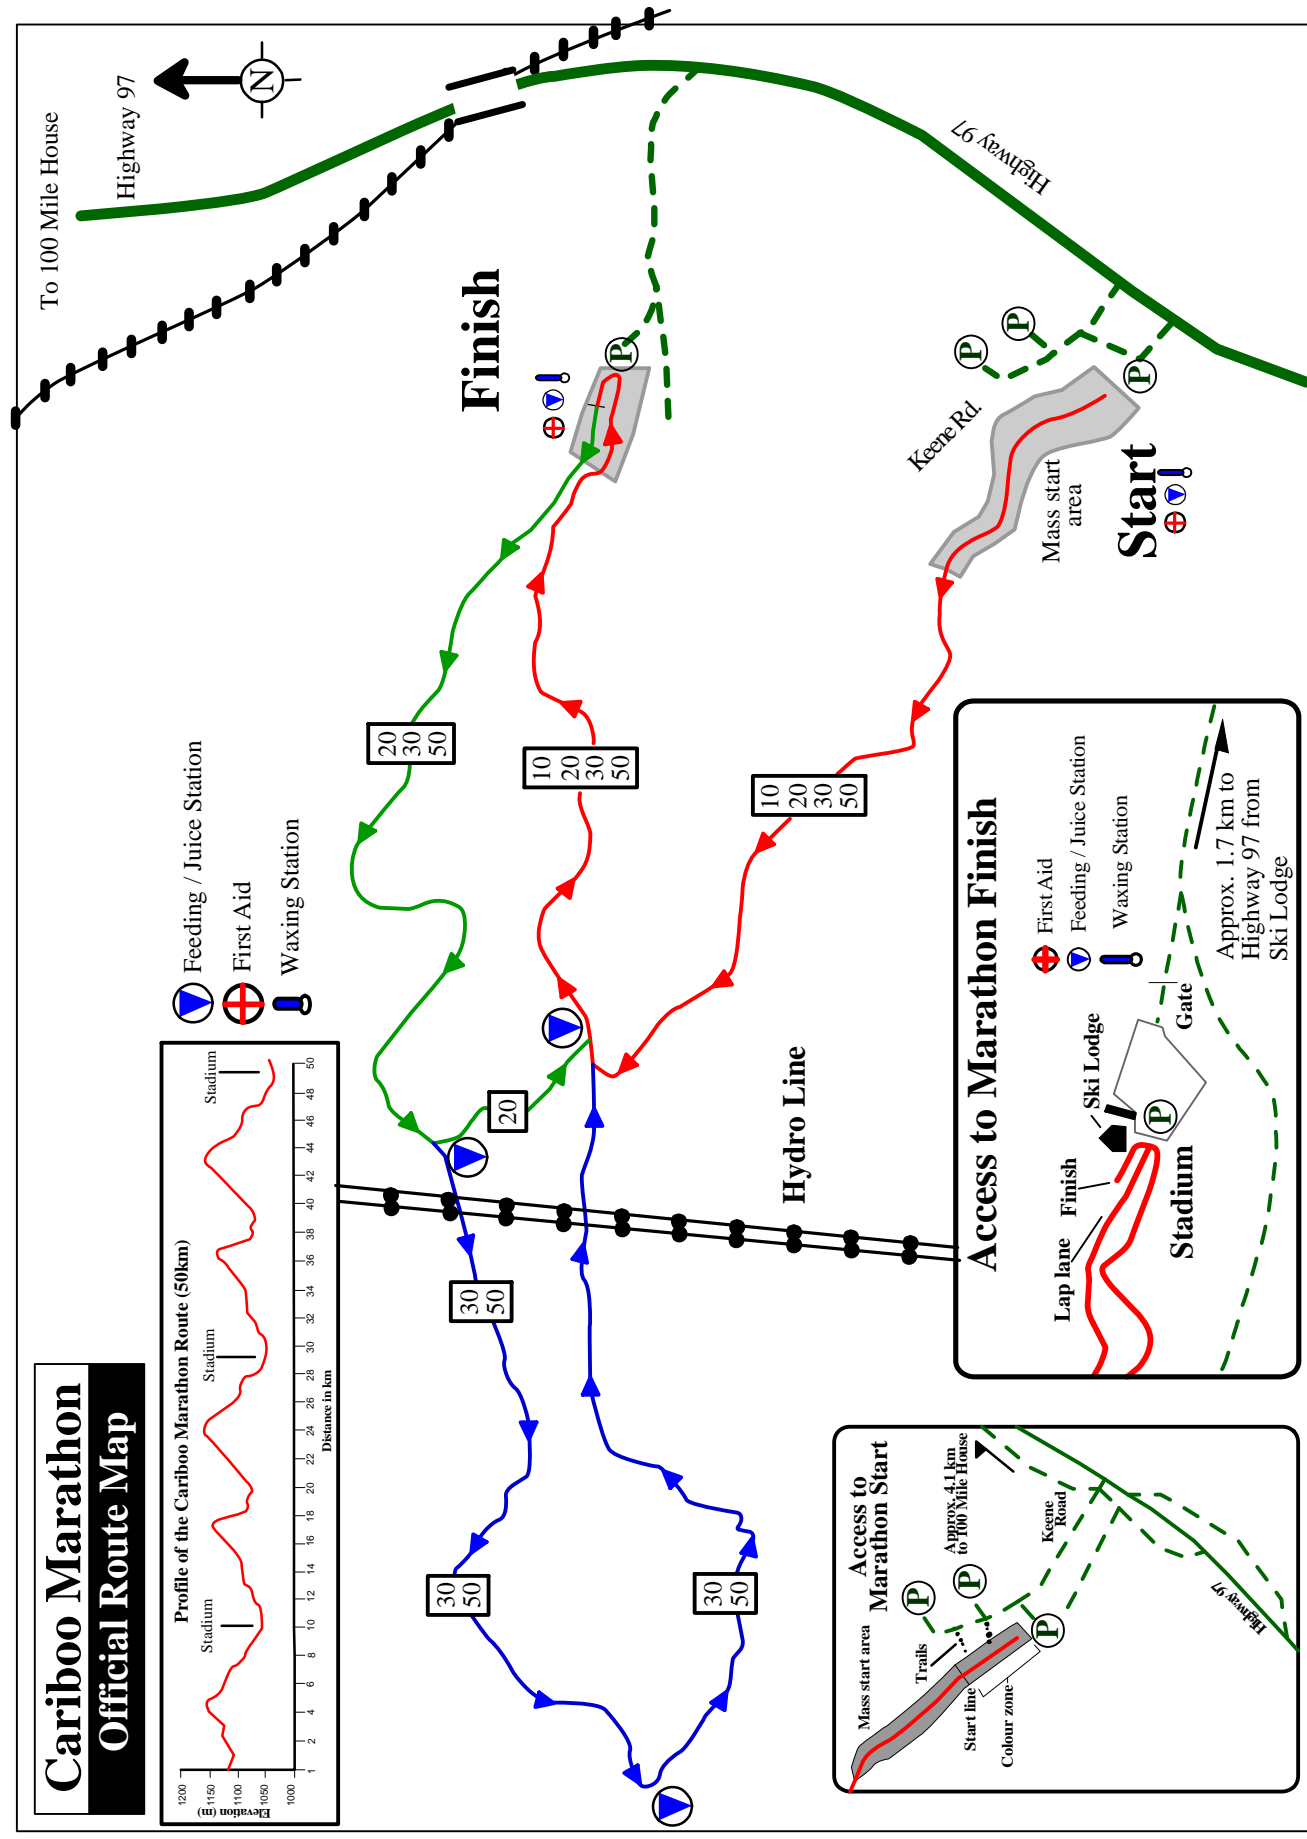

# Cariboo Marathon Official Route Map

- Feeding / Juice Station
- First Aid
- Waxing Station

### Access to Marathon Finish

Approx. 1.7 km to Highway 97 from Ski Lodge

- First Aid
- Feeding / Juice Station
- Waxing Station

Stadium, Lap lane, Finish, Gate, Ski Lodge

### Access to Marathon Start

Approx. 4.1 km to 100 Mile House

- Parking
- Trails
- Start line
- Colour zone

Keene Road, Highway 97