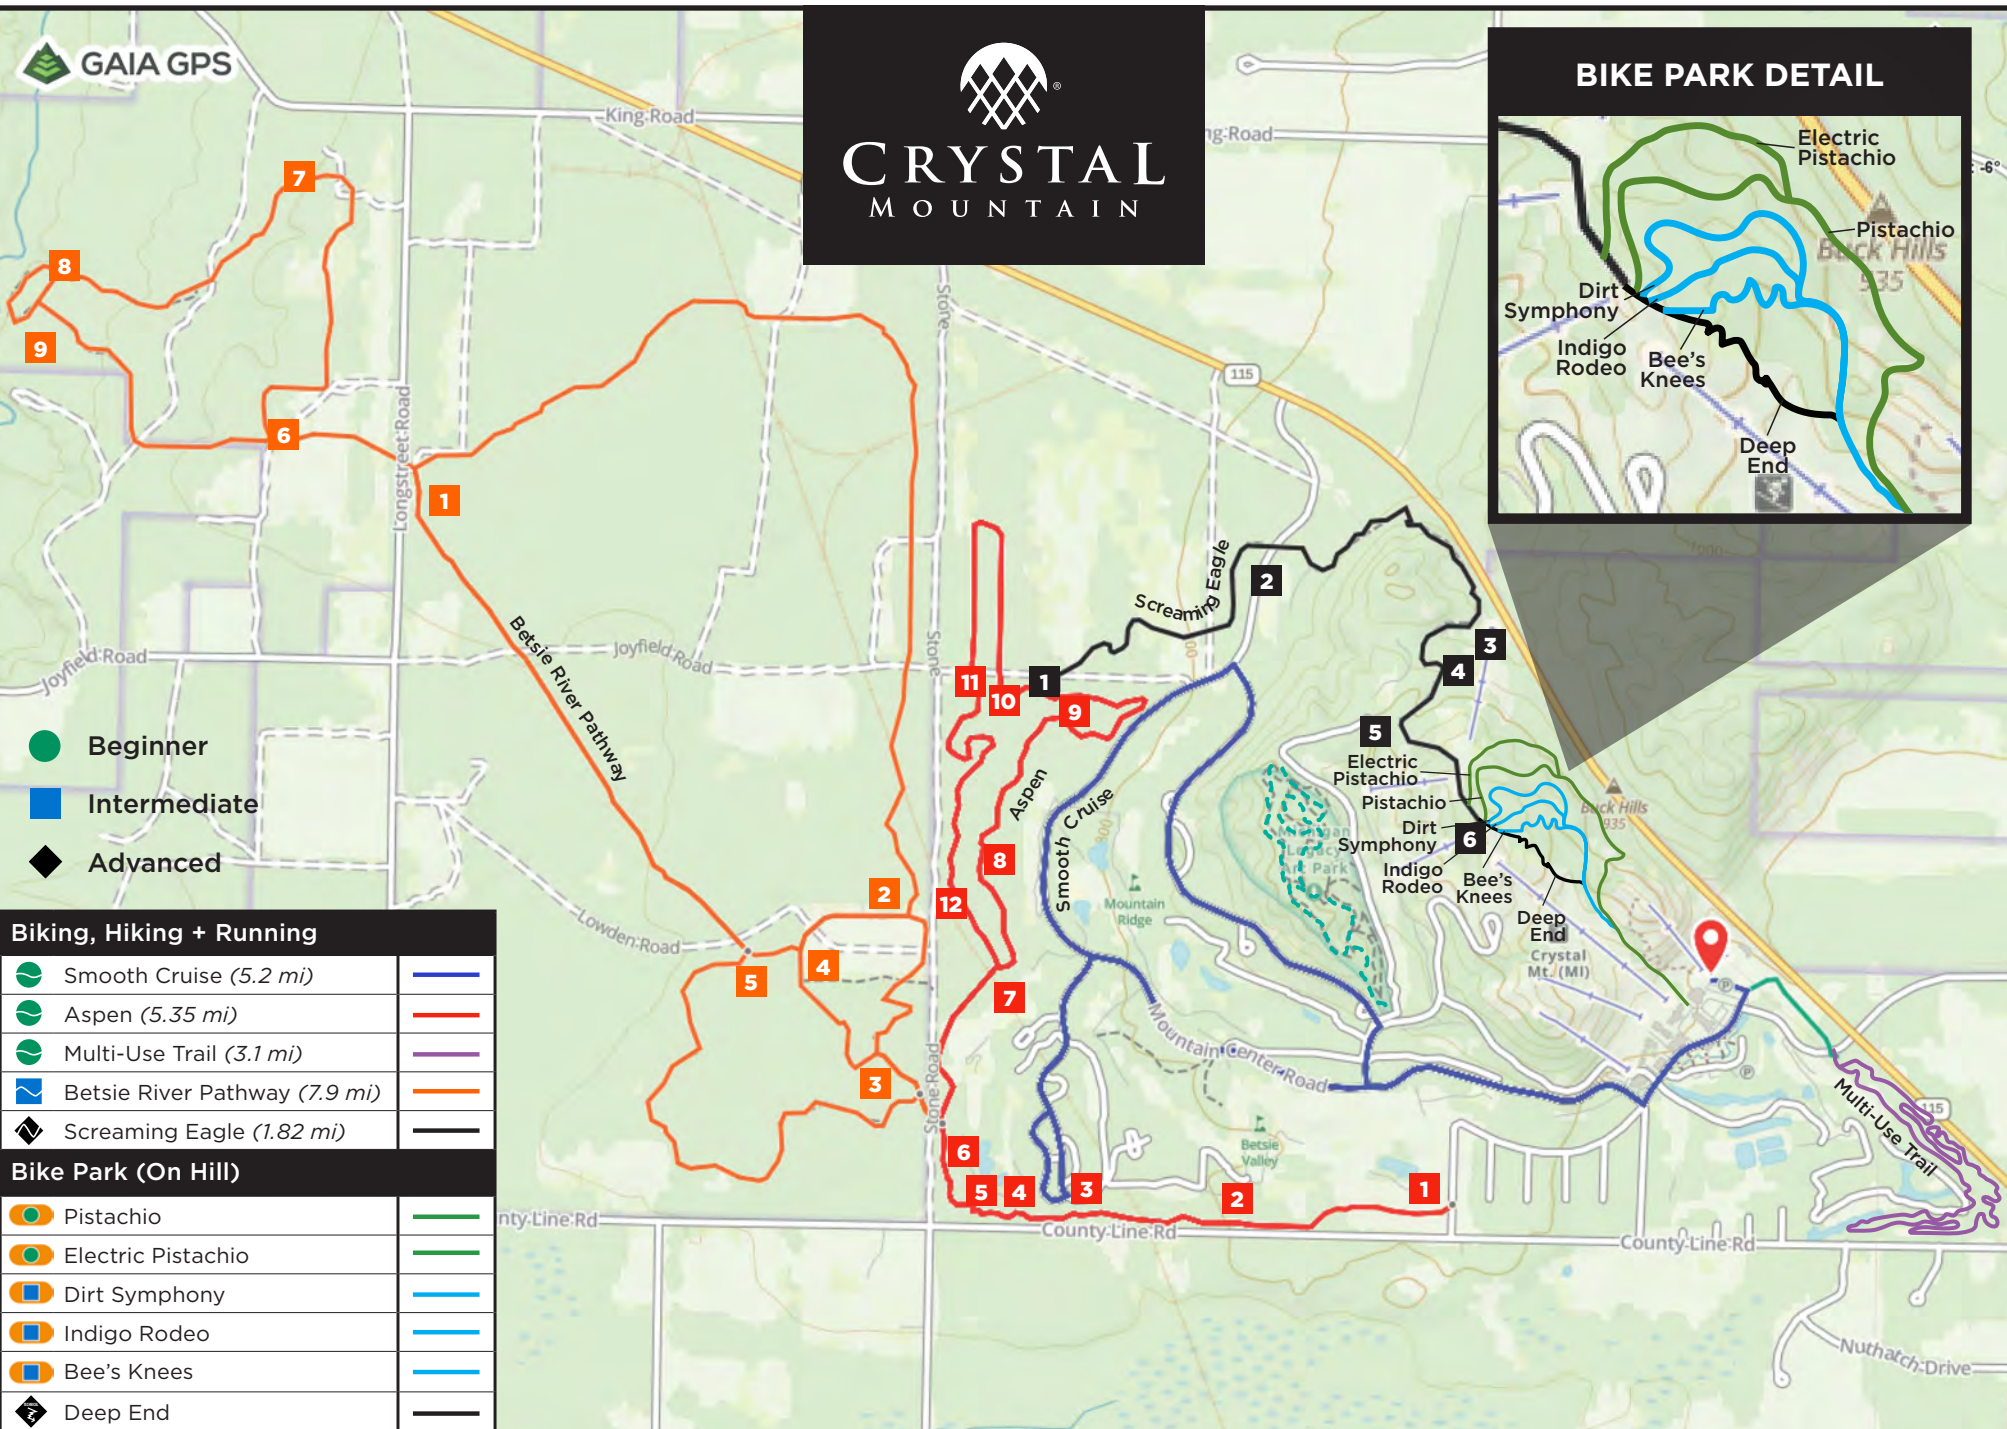

CRYSTAL MOUNTAIN

BIKE PARK DETAIL

- Beginner
- Intermediate
- ◆ Advanced

Biking, Hiking + Running	
Smooth Cruise (5.2 mi)	
Aspen (5.35 mi)	
Multi-Use Trail (3.1 mi)	
Betsie River Pathway (7.9 mi)	
Screaming Eagle (1.82 mi)	

Bike Park (On Hill)	
Pistachio	
Electric Pistachio	
Dirt Symphony	
Indigo Rodeo	
Bee's Knees	
Deep End	

Hiking Only	
Michigan Legacy Art Park Loop	

2023 MOUNTAIN BIKING & HIKING TRAIL MAP