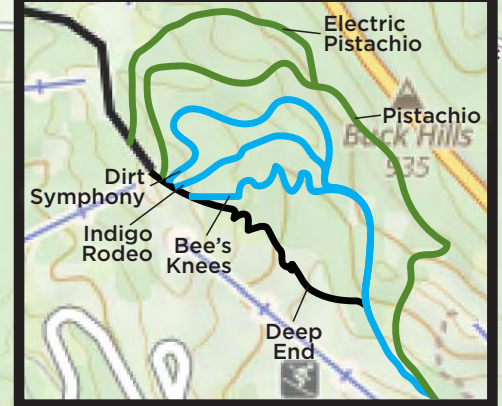

CRYSTAL MOUNTAIN

BIKE PARK DETAIL

- Beginner
- Intermediate
- ◆ Advanced

Biking, Hiking + Running	
Smooth Cruise (5.2 mi)	
Aspen (5.35 mi)	
Multi-Use Trail (3.1 mi)	
Betsie River Pathway (7.9 mi)	
Screaming Eagle (1.82 mi)	

Bike Park (On Hill)	
Pistachio	
Electric Pistachio	
Dirt Symphony	
Indigo Rodeo	
Bee's Knees	
Deep End	

Hiking Only	
Michigan Legacy Art Park Loop	

2023 MOUNTAIN BIKING & HIKING TRAIL MAP