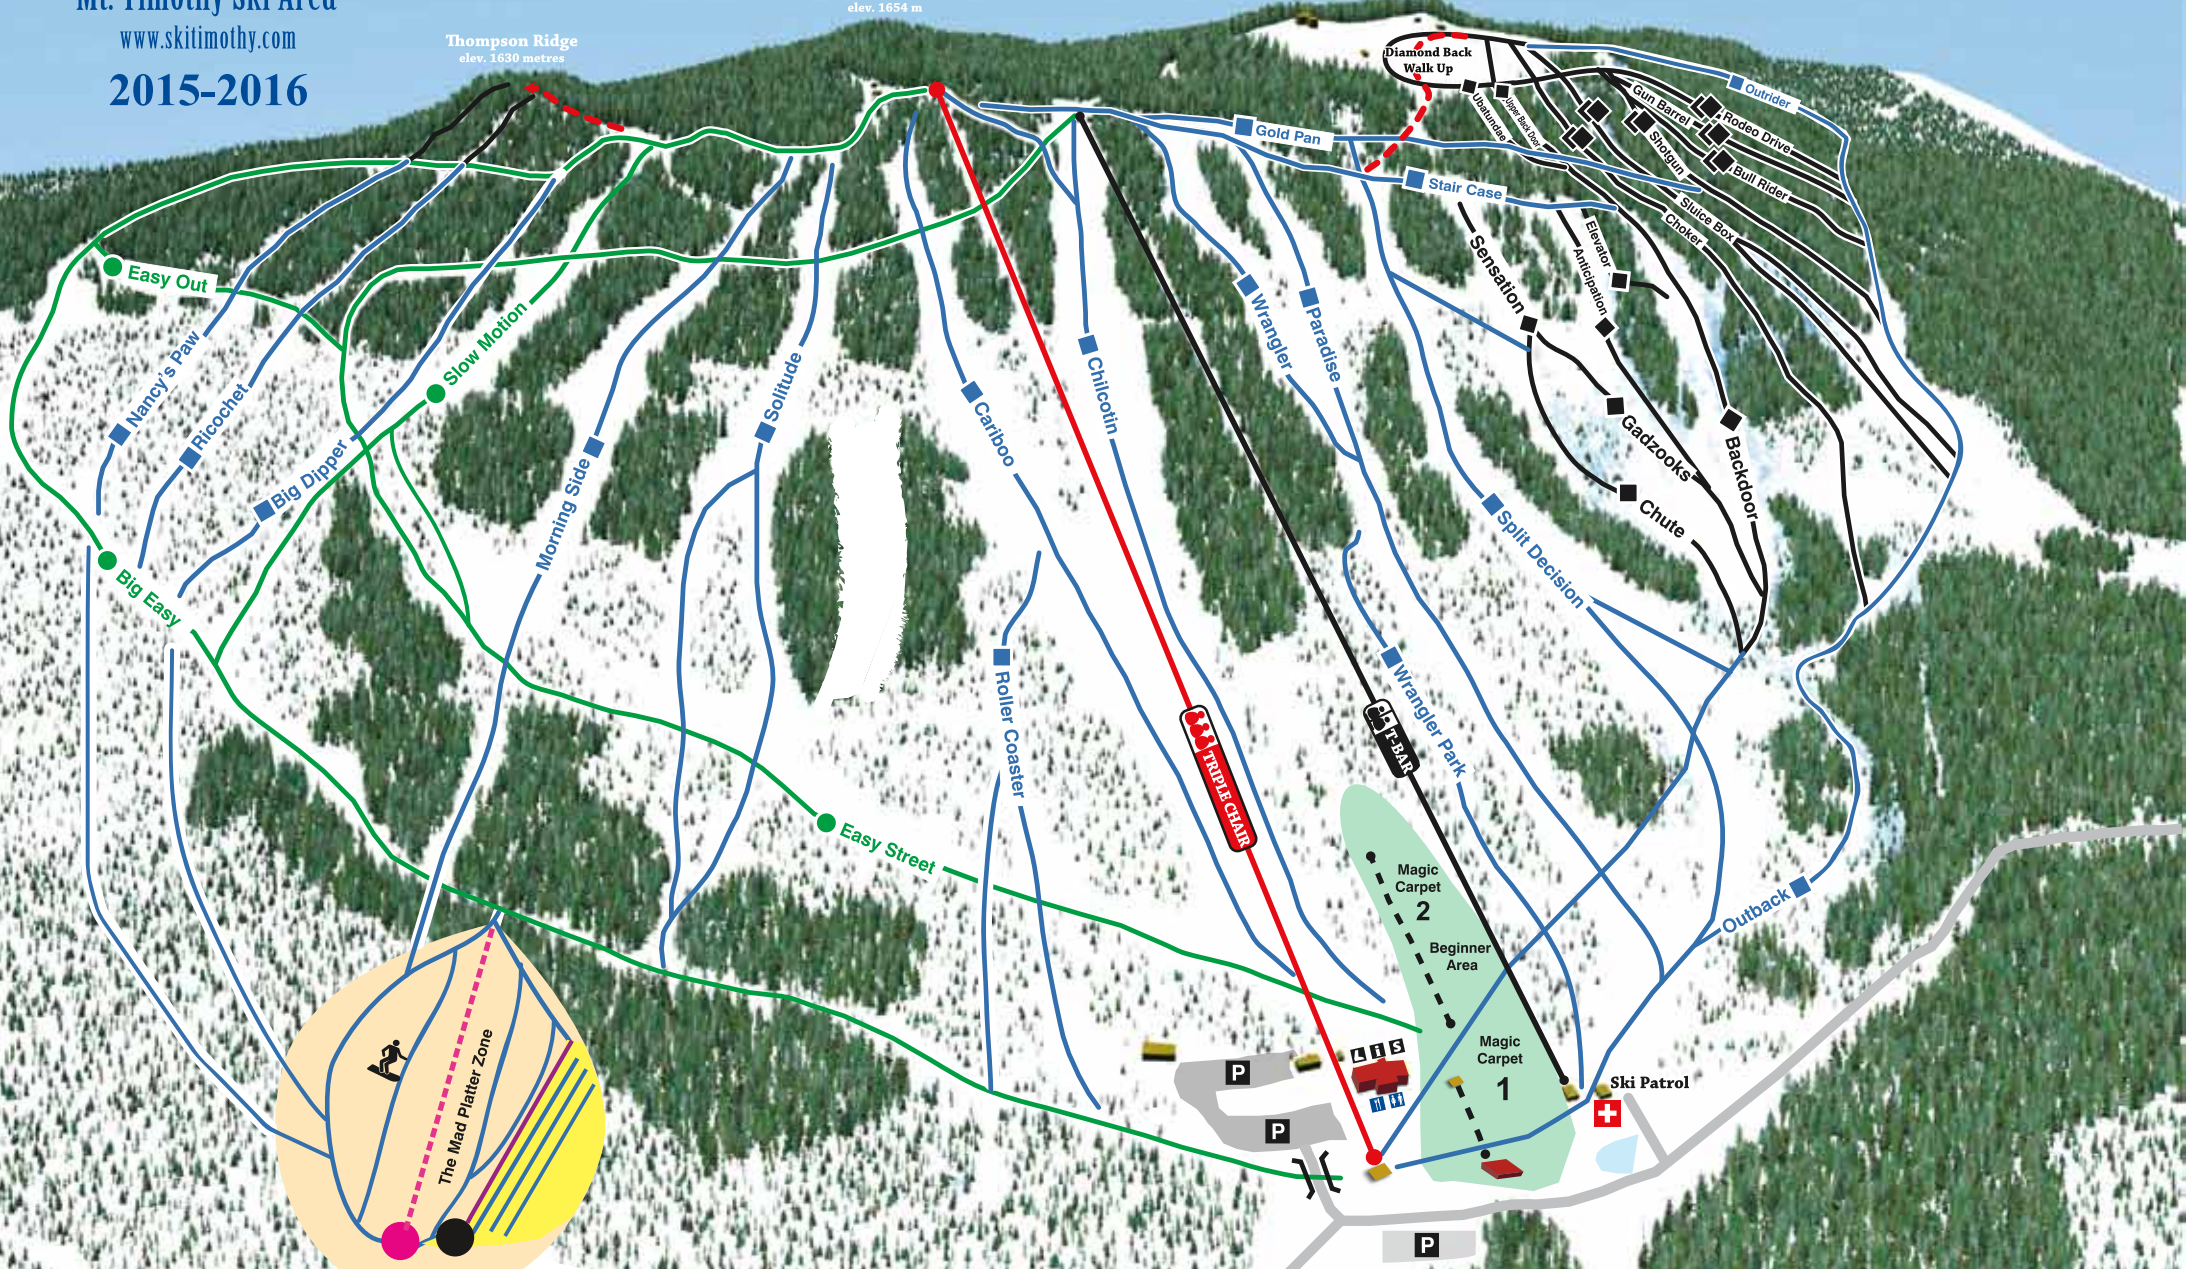

Thompson Ridge  
 elev. 1630 metres

elev. 1654 m

Mt. Timothy  
 elev. 1660 metres

- |   |                    |                            |                          |
|---|--------------------|----------------------------|--------------------------|
| <span style="color: green;">●</span> Easier | Triple Chair       | Mad Platter Freestyle Zone | Cafeteria / Restaurant   |
| More Difficult                              | T-Bar              | Tube Park                  | Washrooms                |
| Most Difficult                              | Handle Tow         | Magic Carpets              | Ski Patrol / First Aid   |
| Expert Only                                 | Mad Platter Lift   | Equipment Rental           | Guest Services / Tickets |
| Walk Up                                     | Magic Carpet Lifts | Ski School                 | Parking                  |