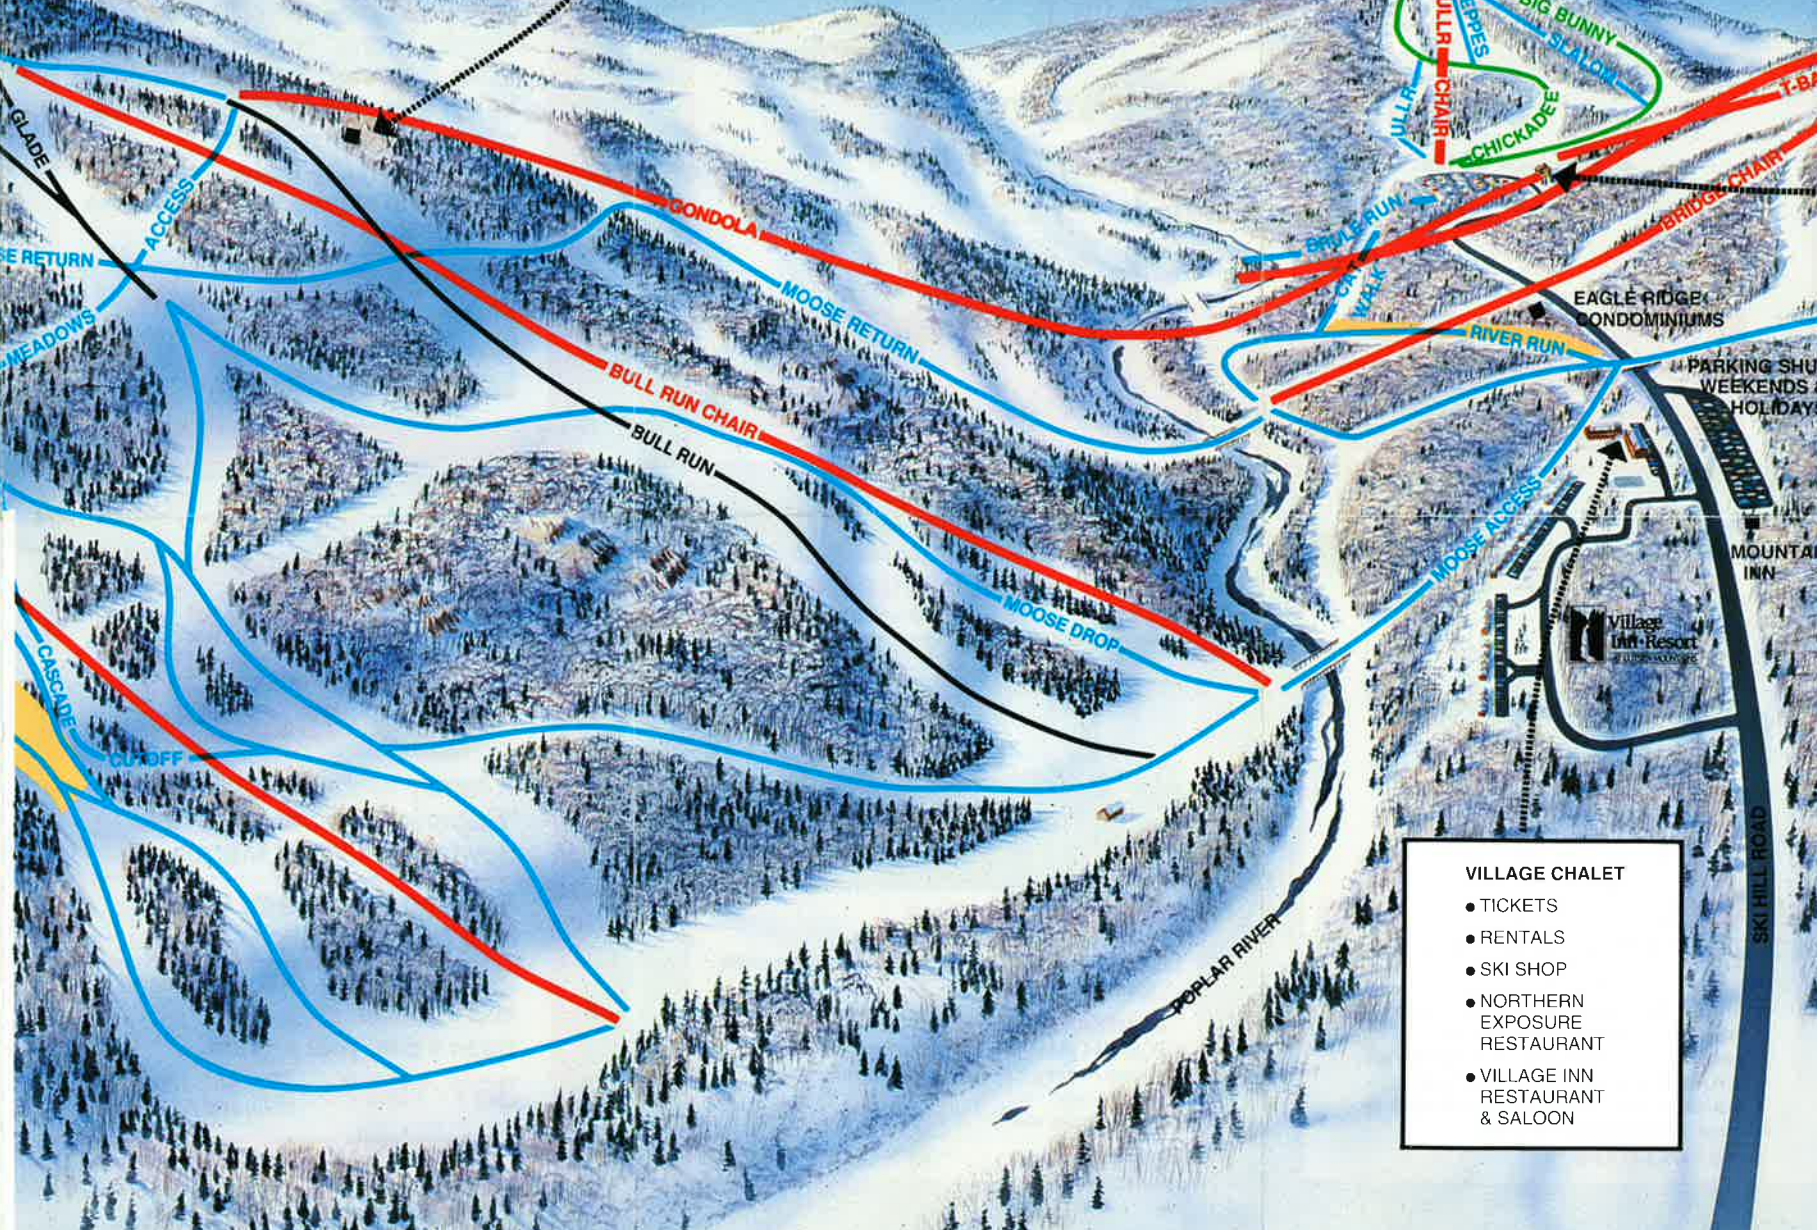

MOOSE MOUNTAIN

- SUMMIT CHALET**
- MOUNTAIN TOP DELICATESSEN & RESTAURANT
 - SKI SHOP ITEMS

ULLR MOUNTAIN

EAGLE MOUNTAIN

- GONDOLA BASE CHALET**
- TICKETS
 - RENTALS
 - SKI SCHOOL - KINDERSCHOOL
 - SKI PATROL
 - ROSIE'S CAFE
 - CHALET BAR
 - LUTSEN MOUNTAIN SHOP
 - PARKING

- VILLAGE CHALET**
- TICKETS
 - RENTALS
 - SKI SHOP
 - NORTHERN EXPOSURE RESTAURANT
 - VILLAGE INN RESTAURANT & SALOON

1993 - 94 SEASON

- NOV. 25, 1993 - APRIL 3, 1994
- MON. - FRI. 9:30 a.m. - 4:30 p.m.
- SAT./SUN./HOLIDAYS 9 a.m. - 4:30 p.m.

RIVER RUN: WED., FRI., SAT. - 1:30 p.m.

MOOSE MTN. WORLD CUP NASTAR
SUNDAY 11:30 a.m.

LIFT HOURS MAY VARY DUE TO WEATHER & LIGHT CONDITIONS