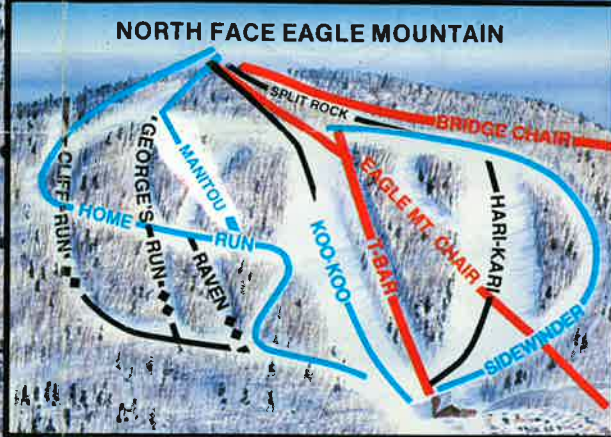

MOOSE MOUNTAIN

- SUMMIT CHALET**
- MOUNTAIN TOP DELICATESSEN & RESTAURANT
 - SKI SHOP ITEMS

ULLR MOUNTAIN

EAGLE MOUNTAIN

- GONDOLA BASE CHALET**
- TICKETS
 - RENTALS
 - SKI SCHOOL - KINDERSCHOOL
 - SKI PATROL
 - ROSIE'S CAFE
 - CHALET BAR
 - LUTSEN MOUNTAIN SHOP
 - PARKING

- VILLAGE CHALET**
- TICKETS
 - RENTALS
 - SKI SHOP
 - NORTHERN EXPOSURE RESTAURANT
 - VILLAGE INN RESTAURANT & SALOON

1993 - 94 SEASON

- NOV. 25, 1993 - APRIL 3, 1994
- MON. - FRI. 9:30 a.m. - 4:30 p.m.
- SAT./SUN./HOLIDAYS 9 a.m. - 4:30 p.m.

RIVER RUN: WED., FRI., SAT. - 1:30 p.m.

MOOSE MTN. WORLD CUP NASTAR
SUNDAY 11:30 a.m.

LIFT HOURS MAY VARY DUE TO WEATHER & LIGHT CONDITIONS