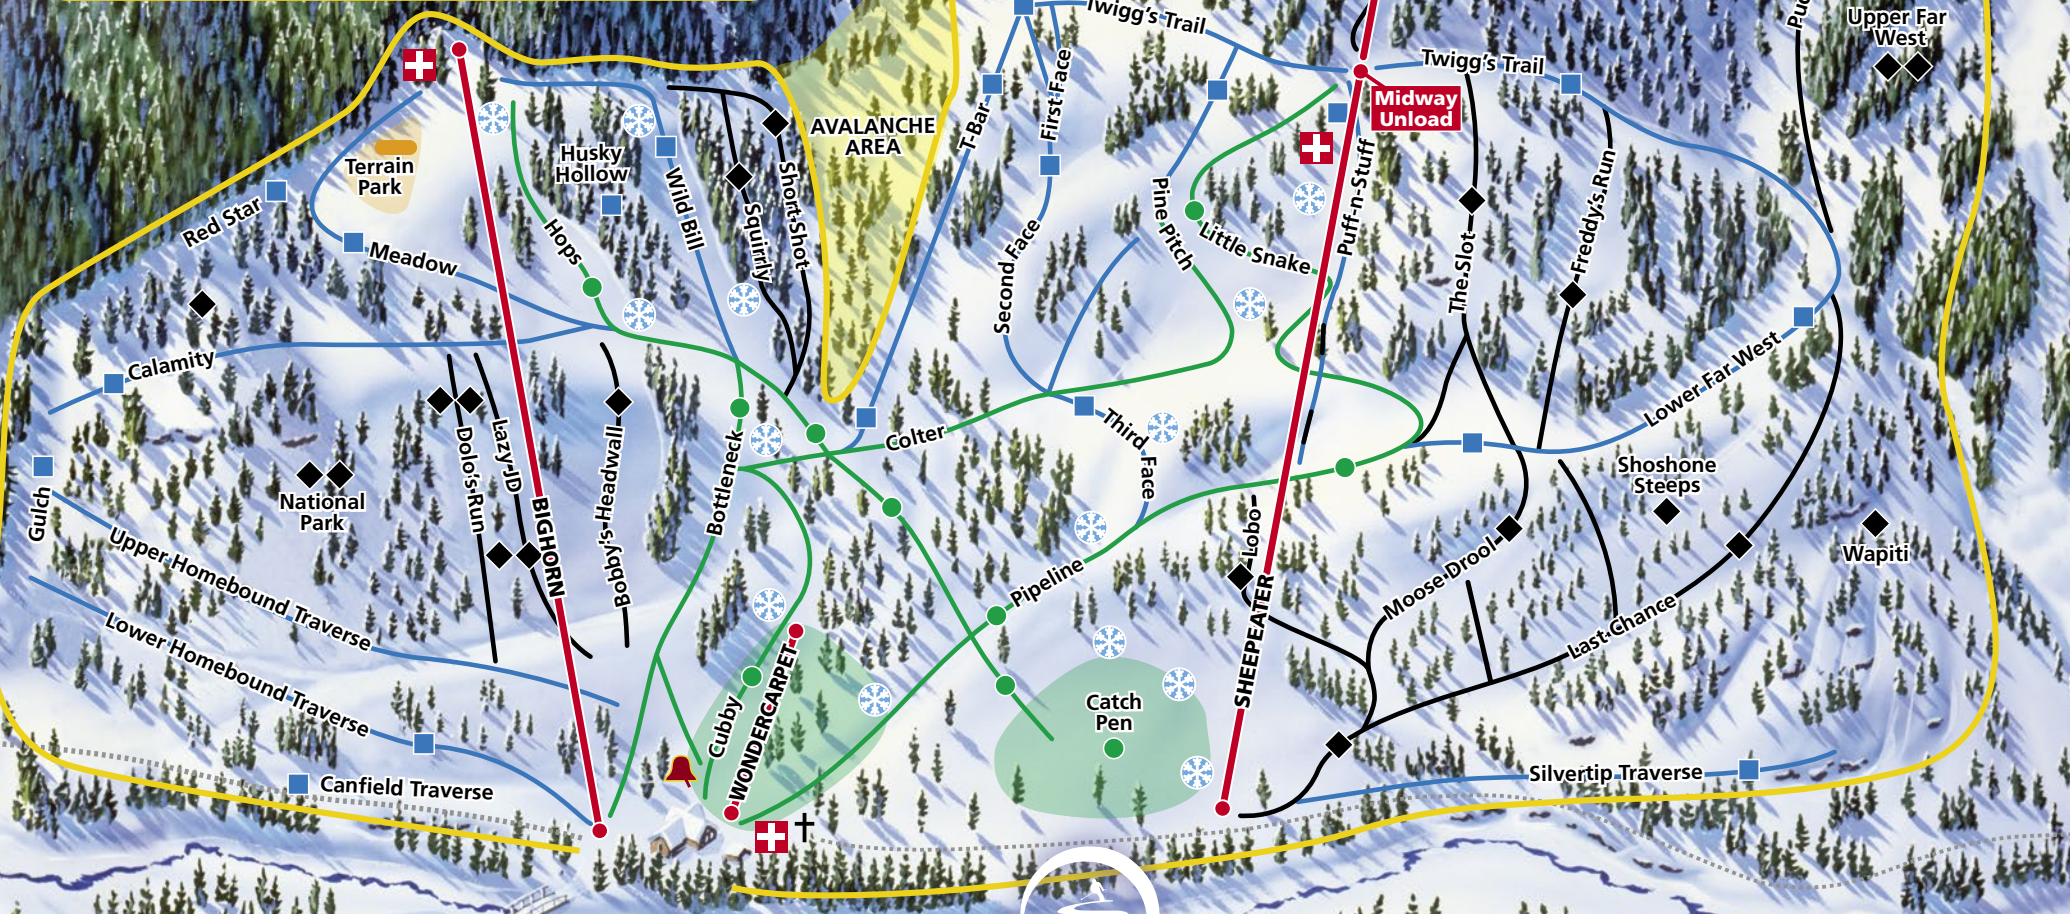

SLEEPINGGIANT *ski area*

- EASIEST
- INTERMEDIATE
- ◆ EXPERT
- BOUNDARY LINE
- ▲ OUT of BOUNDARY ACCESS
- LIFT
- + Red Cross/Ski Patrol
- Freestyle Terrain Park
- Slow Zone
- † Chapel Area
- ▲ Ski School
- ❄ Snowmaking
- Cross Country Path

SLEEPINGGIANT
ski area

 Sleeping Giant Ski Area operates under a special use permit with the Shoshone National Forest.