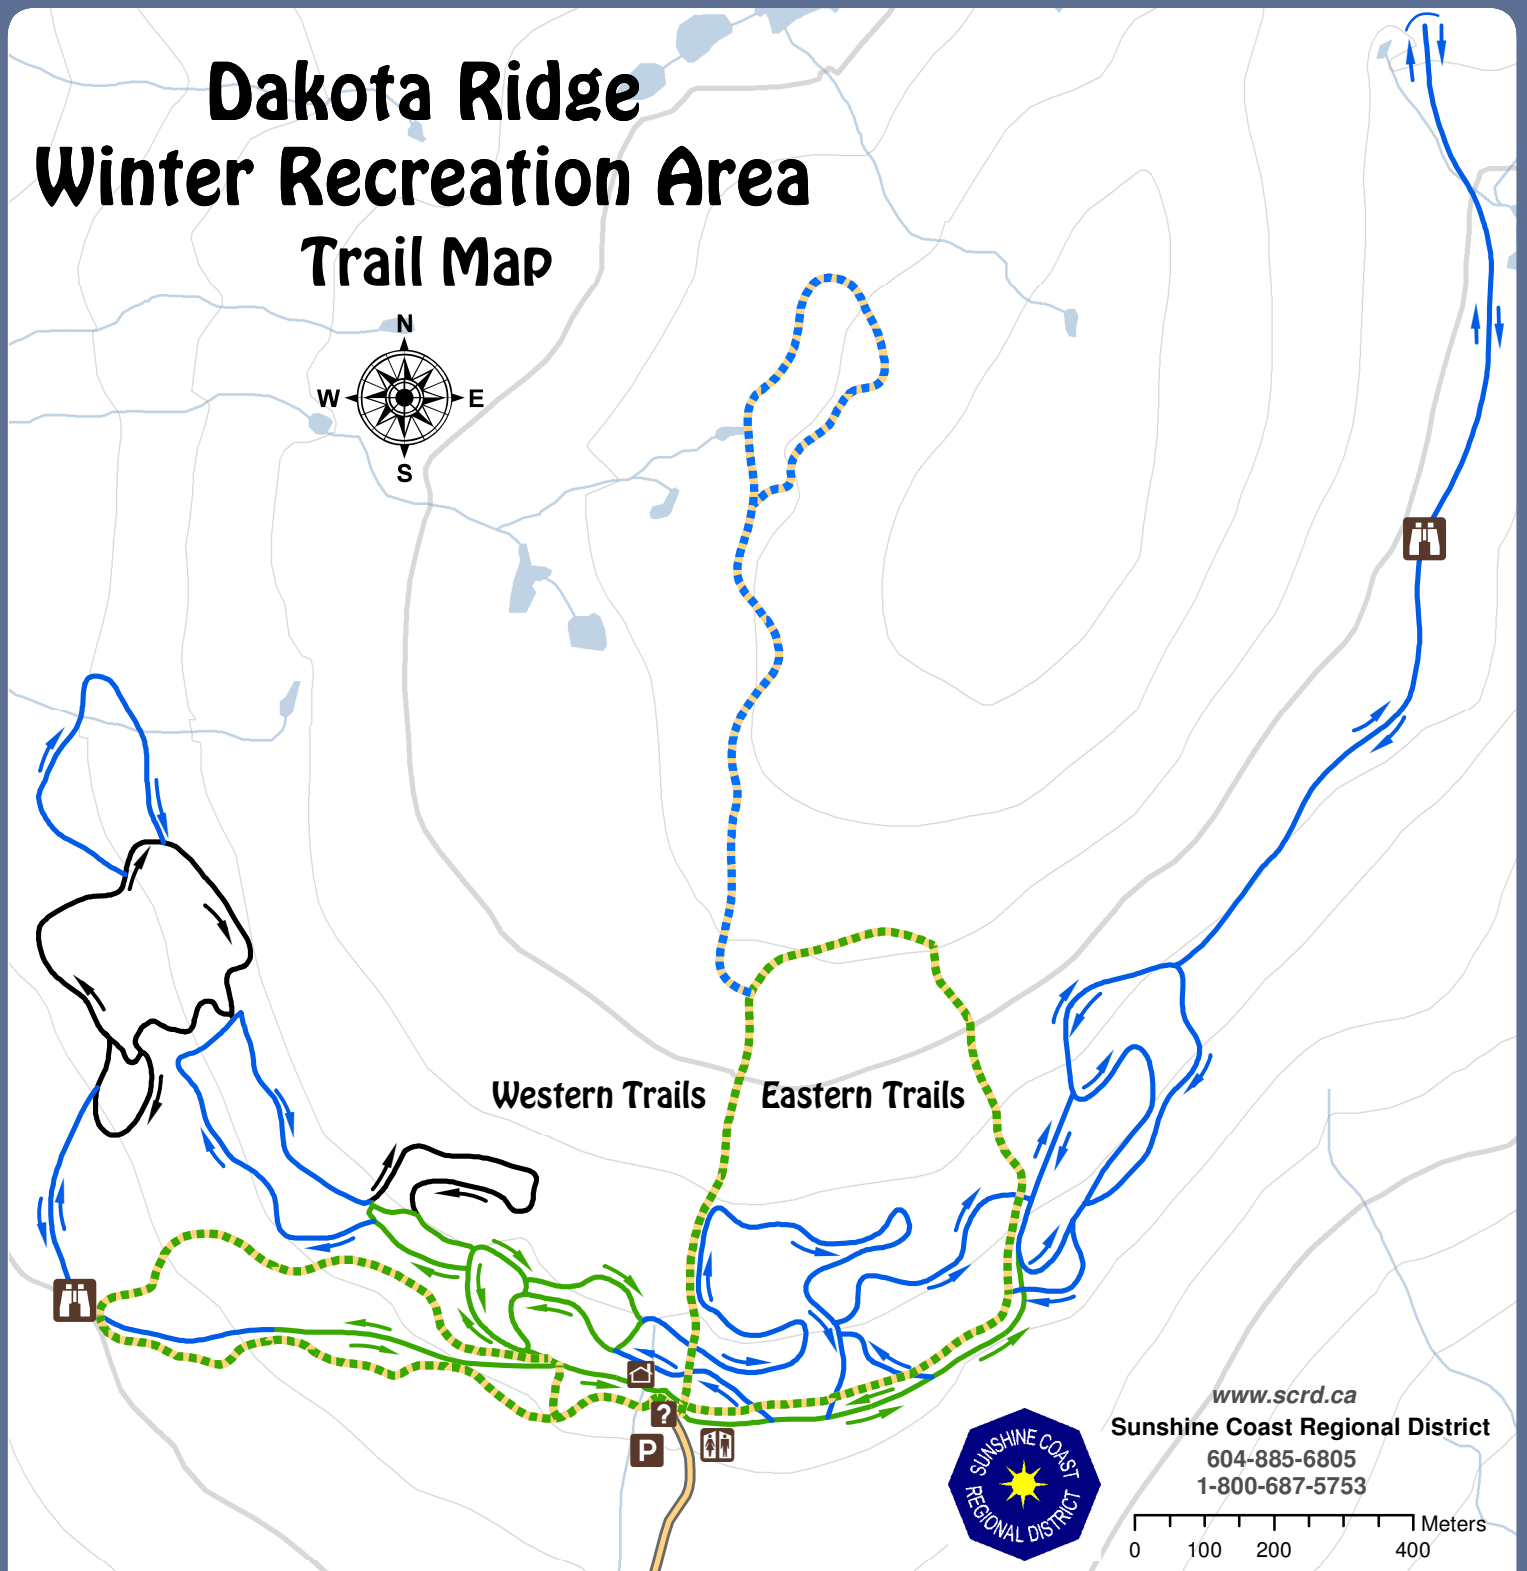

# Dakota Ridge Winter Recreation Area Trail Map

[www.scrd.ca](http://www.scrd.ca)

Sunshine Coast Regional District

604-885-6805

1-800-687-5753

0 100 200 400 Meters

## Cross Country Ski Trails

-  Beginner
-  Intermediate
-  Advanced

## Snowshoe Trails

-  Beginner
-  Intermediate

-  Information Sign
-  Washrooms
-  Parking Area
-  Warming Hut

-  Forest Service Road
-  Contours (20 m interval)
-  Viewpoint

**Close to nature.  
Close to home.**