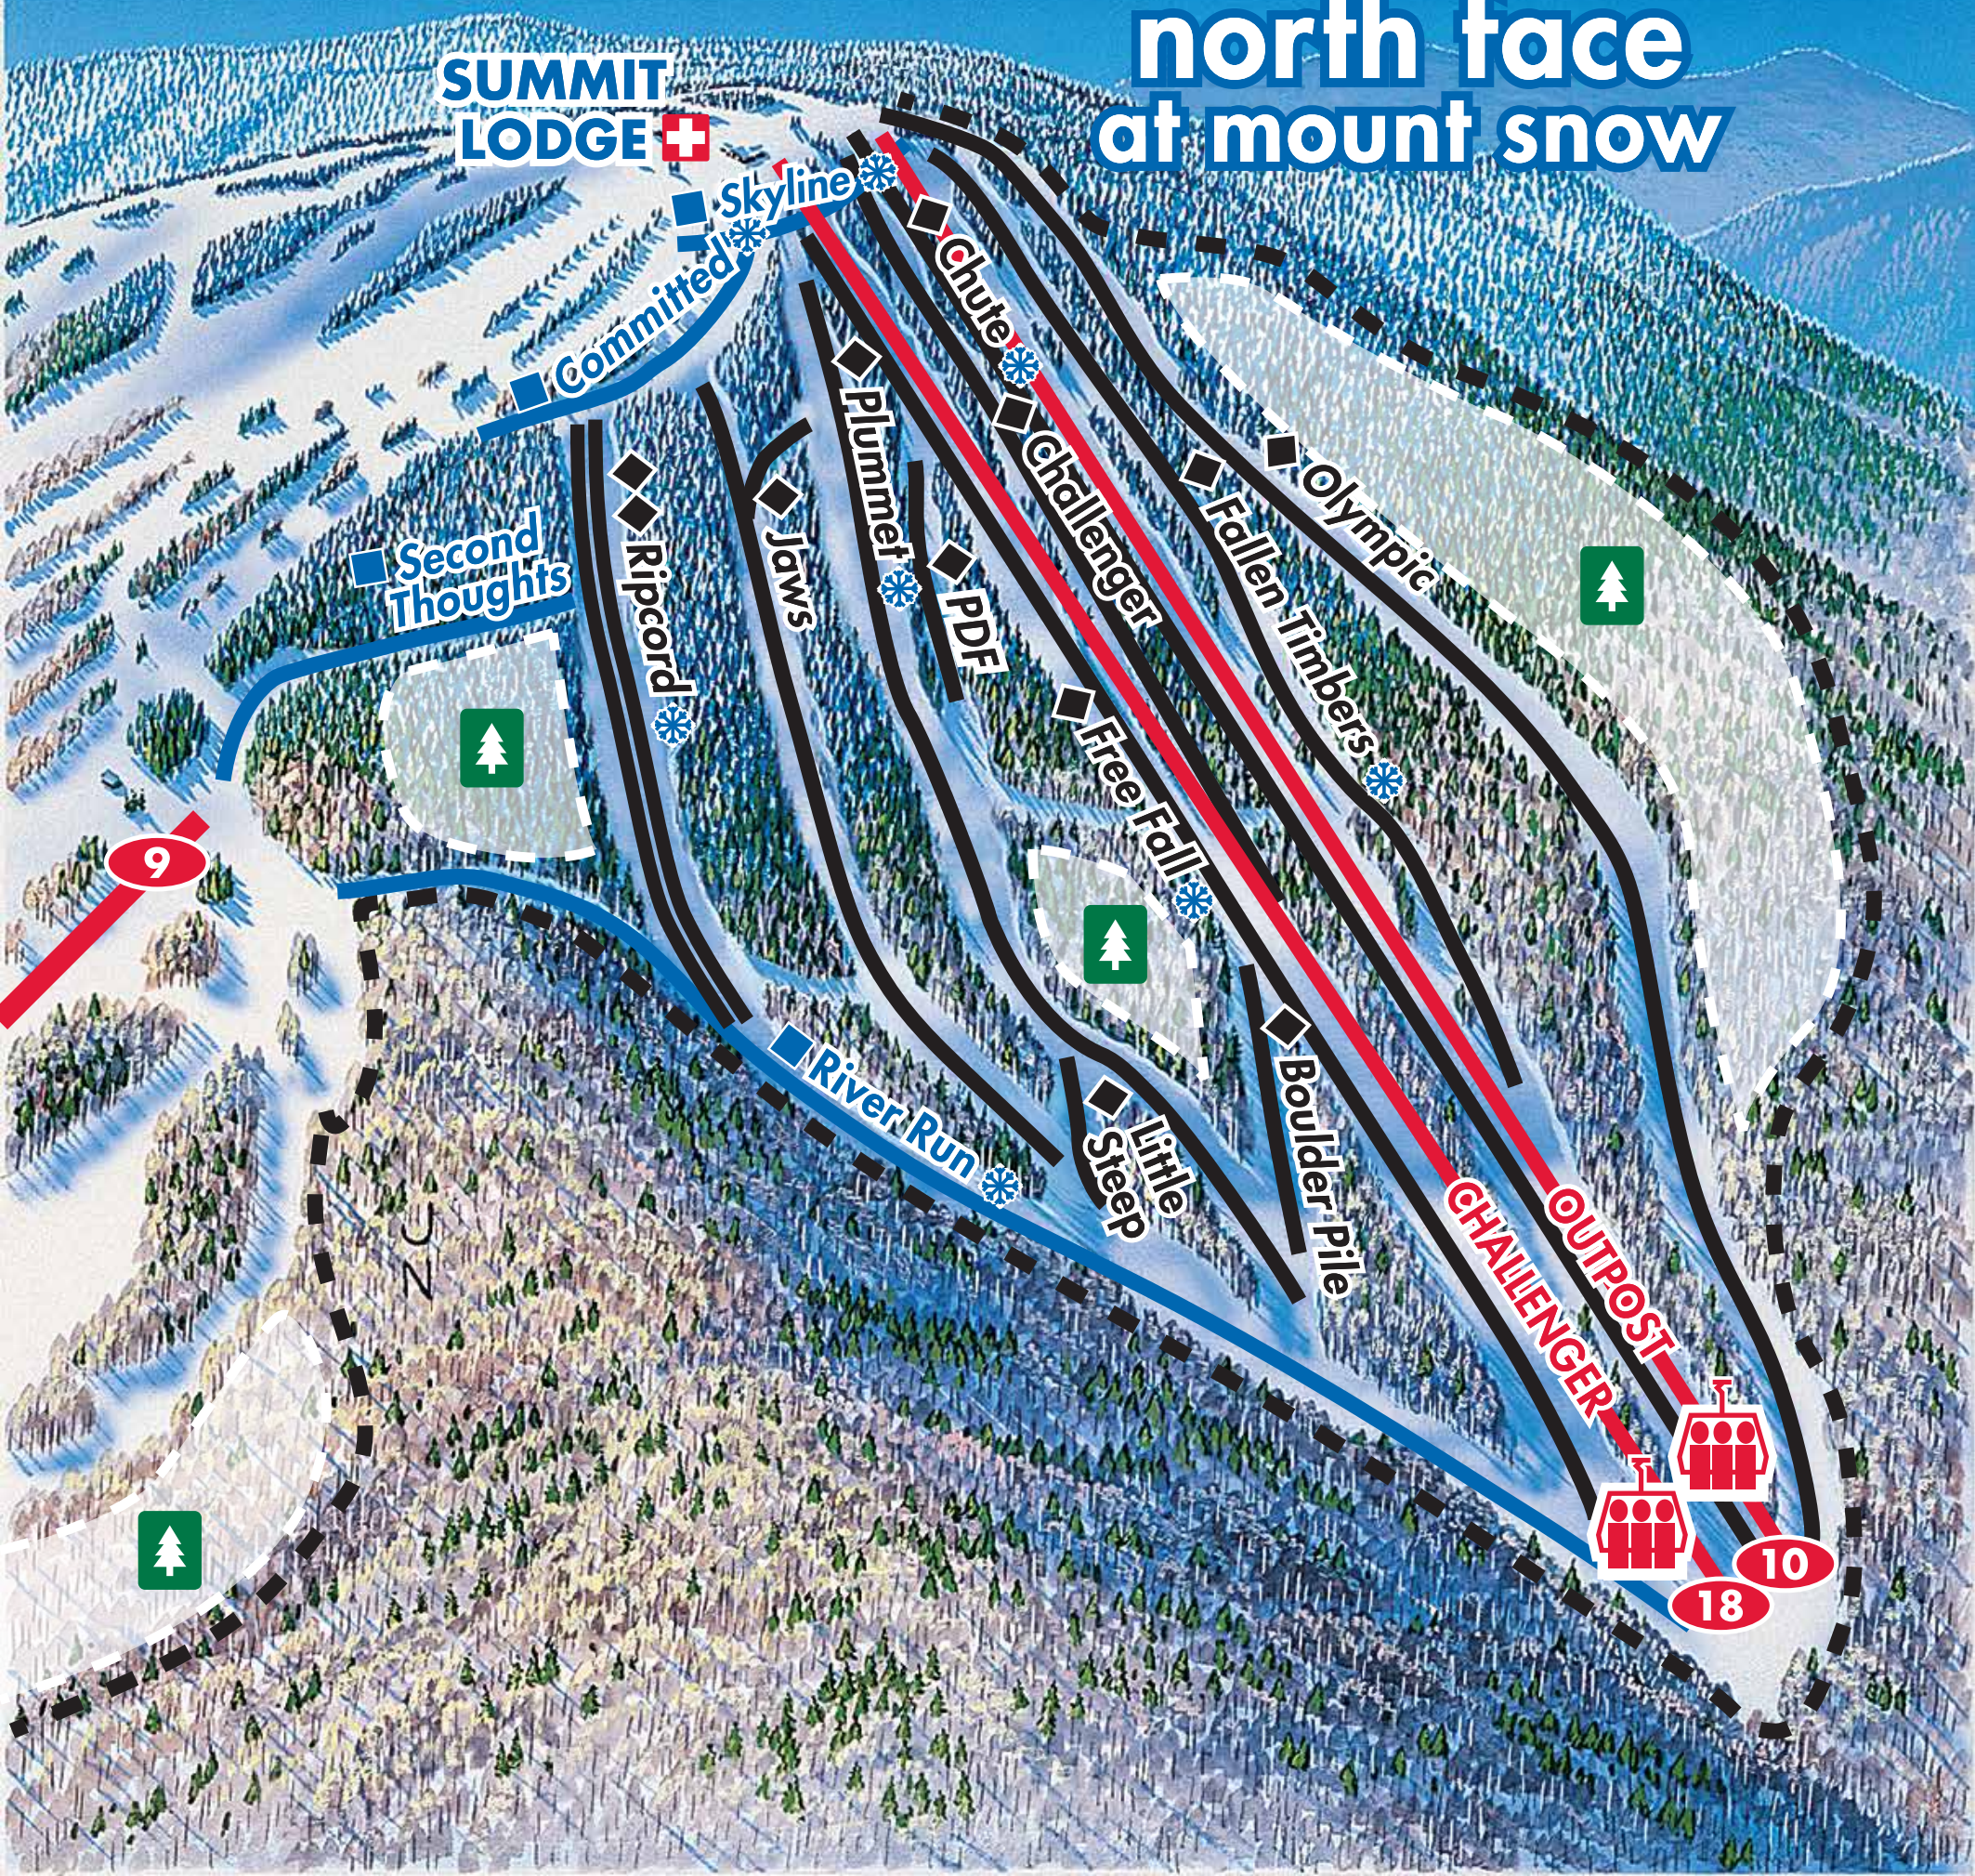

north face at mount snow

SUMMIT
LODGE 

skyline 

committed 

Second
Thoughts

Ripcord 

Jaws

Plummet 

PDF

Chute 

Challenger

Free Fall 

Fallen Timbers 

Olympic

River Run 

Little
Steep

Boulder Pile

CHALLENGER

OUTPOST

10

18

9

N