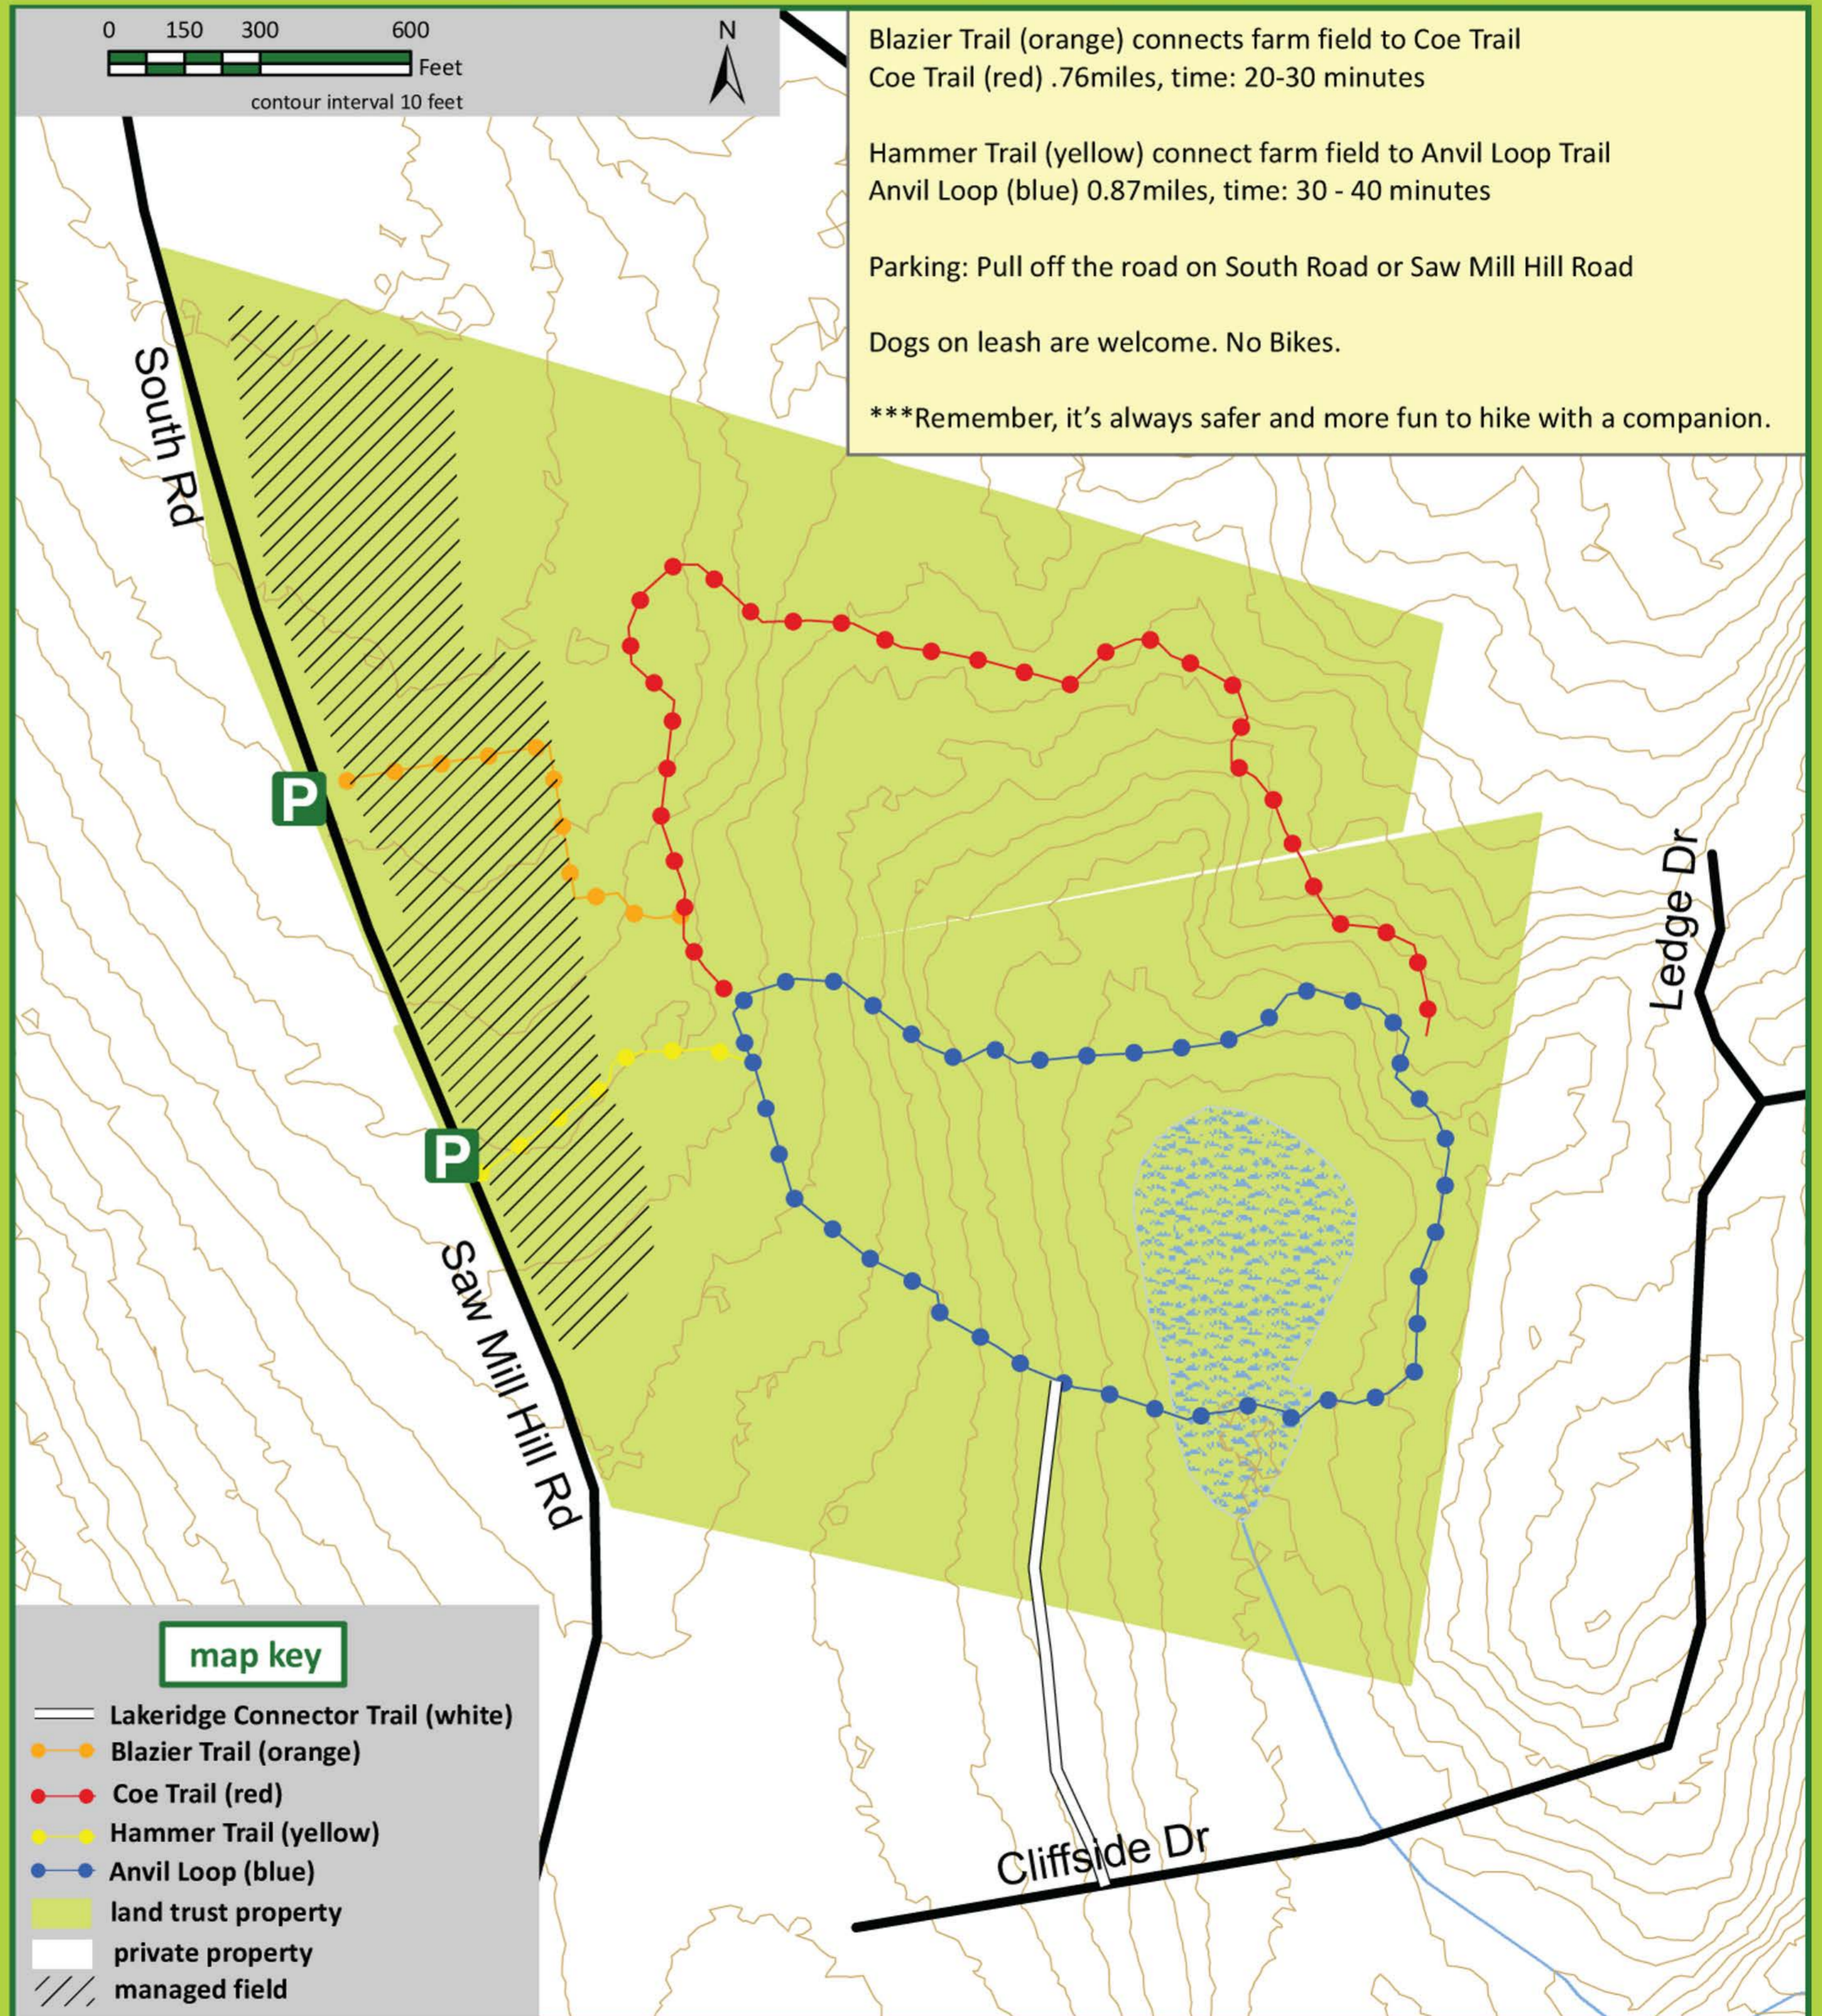

# LAKERIDGE

## HOULIHAN WOODS AND MICHAEL GIORDANO TRIBUTE AREA TRAILS

PO Box 10 ■ Winchester Center, Connecticut

(118 acres)

■ winchesterlandtrust@yahoo.com ■ www.winchesterlandtrust.org

A PROPERTY OF THE WINCHESTER LAND TRUST

walking /hiking

picnicking

wildlife viewing

dogs on leash OK

no bikes

no hunting

This map was made by Weantinoge Heritage Land Trust from a template created by Northwest Conservation District. Source data obtained from CT DEEP and Winchester Land Trust. All boundary lines and trail locations are approximate. January 2019.