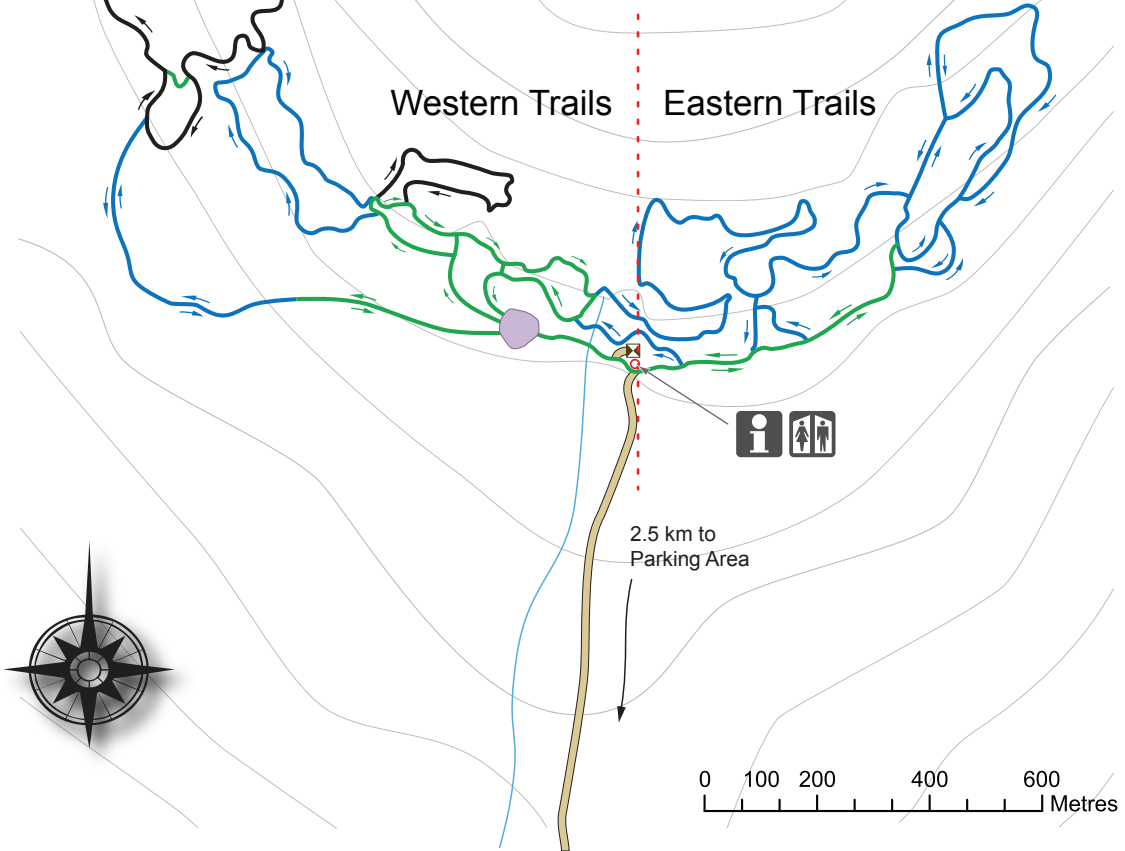

Dakota Ridge Winter Recreation Area Trail Map

Western Trails Eastern Trails

Cross Country Ski Trail Designations

-  Beginner
-  Intermediate
-  Advanced
-  Forest Service Road (not drivable in winter)
-  Contours (20m interval)
-  Streams

-  You Are Here
-  Race Start & Training Area
-  Warming Hut
-  Information Sign
-  Washrooms

Sunshine Coast Regional District

www.scrd.ca
604-885-6800
1-800-687-5753