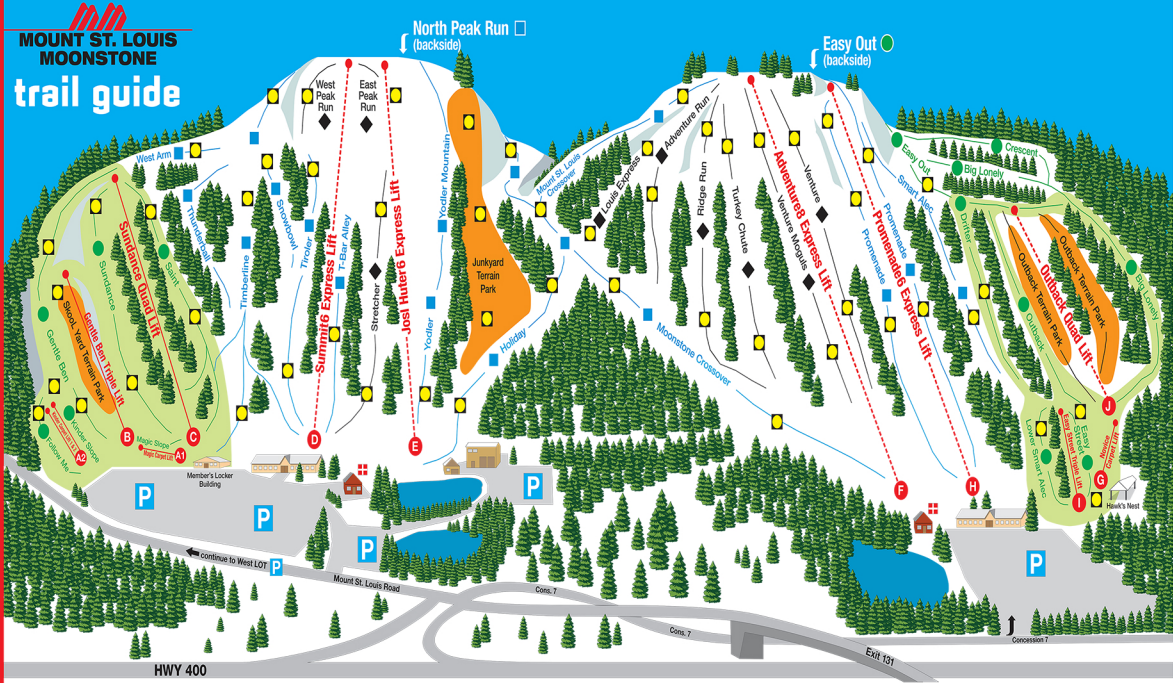

MOUNT ST. LOUIS MOONSTONE
trail guide

■ NIGHT SKIING
 ● EASY
 ■ MORE DIFFICULT
 ◆ MOST DIFFICULT
 ■ FREESTYLE TERRAIN
 ■ BEGINNER LEARNING AREAS

TRAILS

- 1 ● Follow Me
- 2 ■ Magic Slope
- 3 ● Kinder Slope
- 4 ● Gentle Ben
- 5 ■ Sundance
- 6 ● Saint
- 7 ■ West Arm
- 8 ■ Thunderball
- 9 ■ Upper Timberline
- 10 ■ Timberline
- 11 ■ Snowbowl
- 12 ■ Tiroler
- 13 ■ T-Bar Alley
- 14 ◆ West Peak Run
- 15 ◆ East Peak Run
- 16 ◆ Stretcher
- 17 ■ Yodler
- 18 ■ North Peak Run
- 19 ■ Holiday
- 20 ■ Mount St. Louis Crossover
- 21 ◆ Adventure Run
- 22 ◆ Louis Express
- 23 ■ Moonstone Crossover
- 24 ◆ Ridge Run
- 25 ◆ Turkey Chute
- 26 ◆ Venture Moguls
- 27 ◆ Venture
- 28 ● Easy Out
- 29 ■ Promenade
- 30 ■ Smart Alec
- 31 ● Drifter
- 32 ● Big Lonely
- 33 ● Crescent Run
- 34 ● Outback
- 35 ● Easy Street
- 36 ● Lower Smart Alec

FREESTYLE TERRAIN

- S
 M
 L
 XL
- Skool Yard Terrain Park
 - Junkyard Terrain Park
 - Outback Terrain Park
 - Outback Terrain Park

LIFTS

- A1** Magic Carpet
- A2** Kinder Carpet 1 & 2
- B** Gentle Ben Triple
- C** Sundance Quad
- D** Summit6 Express
- E** Josi Huter6 Express
- F** Adventure8 Express
- G** Novice Carpet
- H** Promenade6 Express
- I** Easy Street Triple
- J** Outback Quad

FACILITIES

Mount St. Louis Base Chalet:
 Cafeteria, Bar, Rental Shop, Equipment Service Centre, Boutique, Member's Locker

Moonstone Base Chalet:
 Cafeteria, Bar, Rental Shop, Boutique, Hawk's Nest (Reserved Seating)

Ski Patrol Building:
 First Aid
 (Mount St. Louis & Moonstone base)