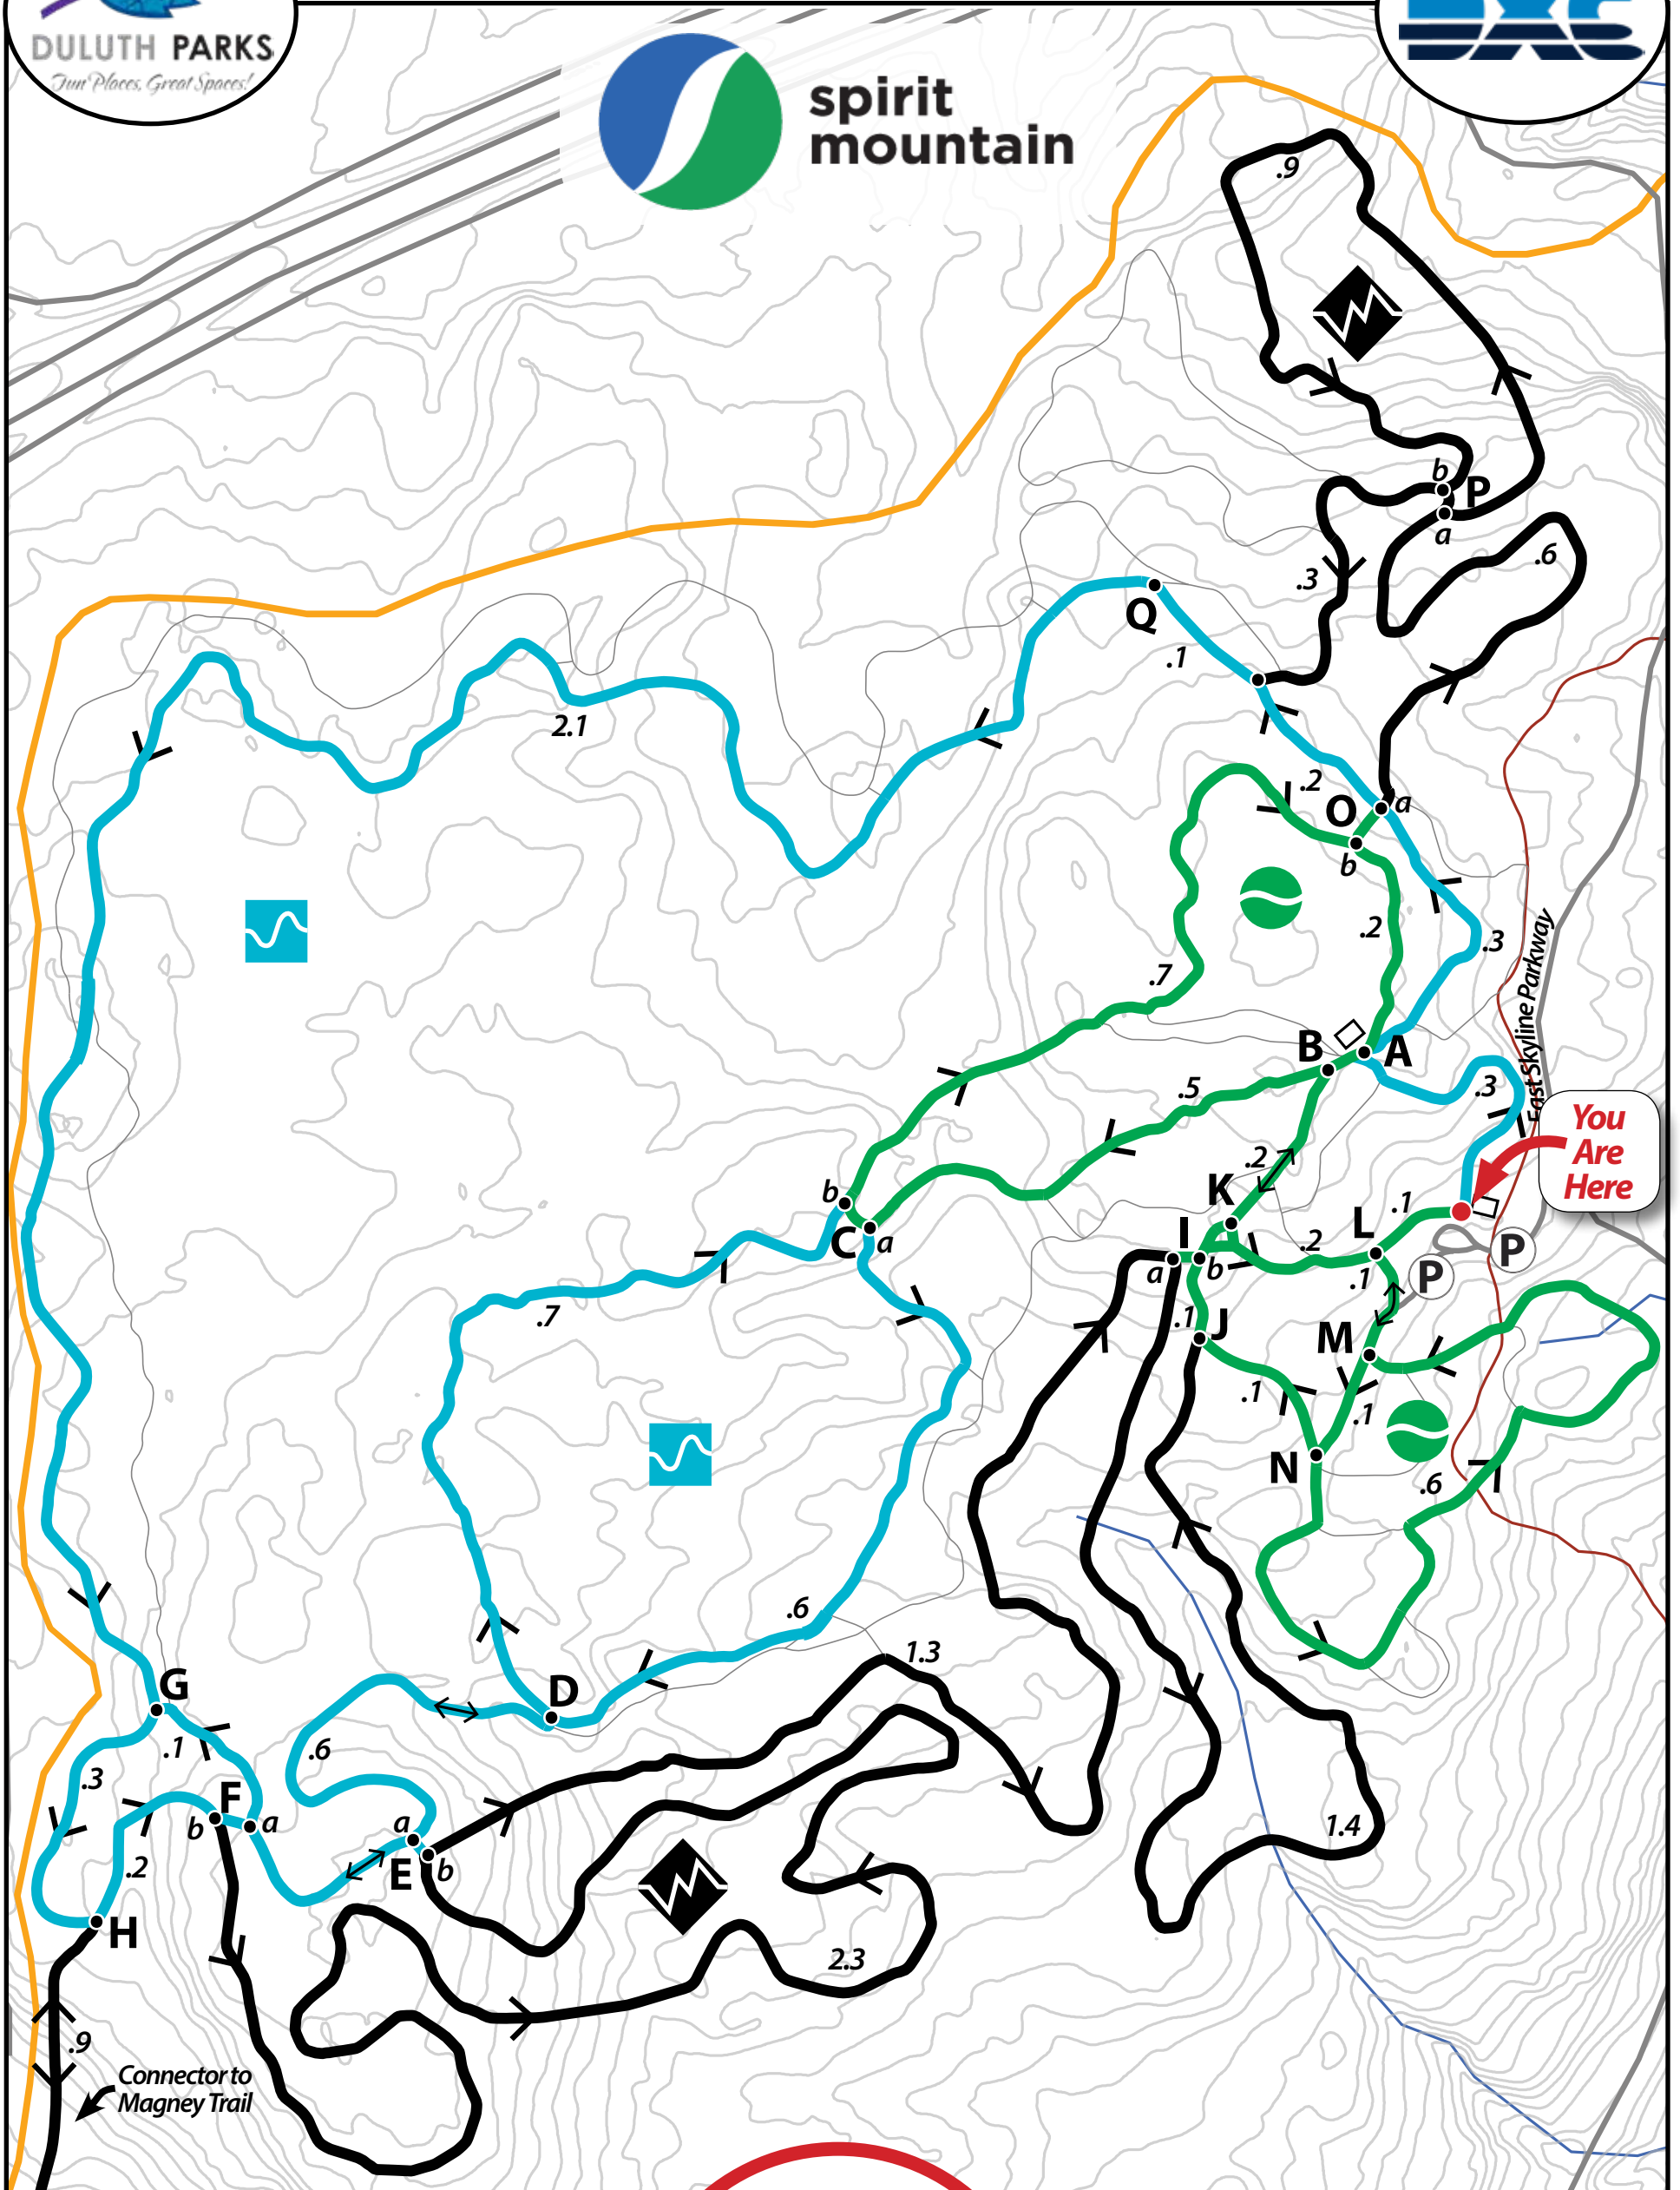

Spirit Mountain Ski Trail

Map by: glhome64@gmail.com

Grooming Comments: Grooming@duluthxc.com

- Cross Country Ski Trail
- Easier More Difficult Most Difficult
- Multi-Use Trail
- Superior Hiking Trail
- Snowmobile Trail
- Parking

Spirit Trail Head

Duluth XC Ski Club duluthxc.com
 Spirit Mountain spiritmt.com
 Duluth Parks duluthmn.gov

Distance between intersections in KMs
 10 ft Contours