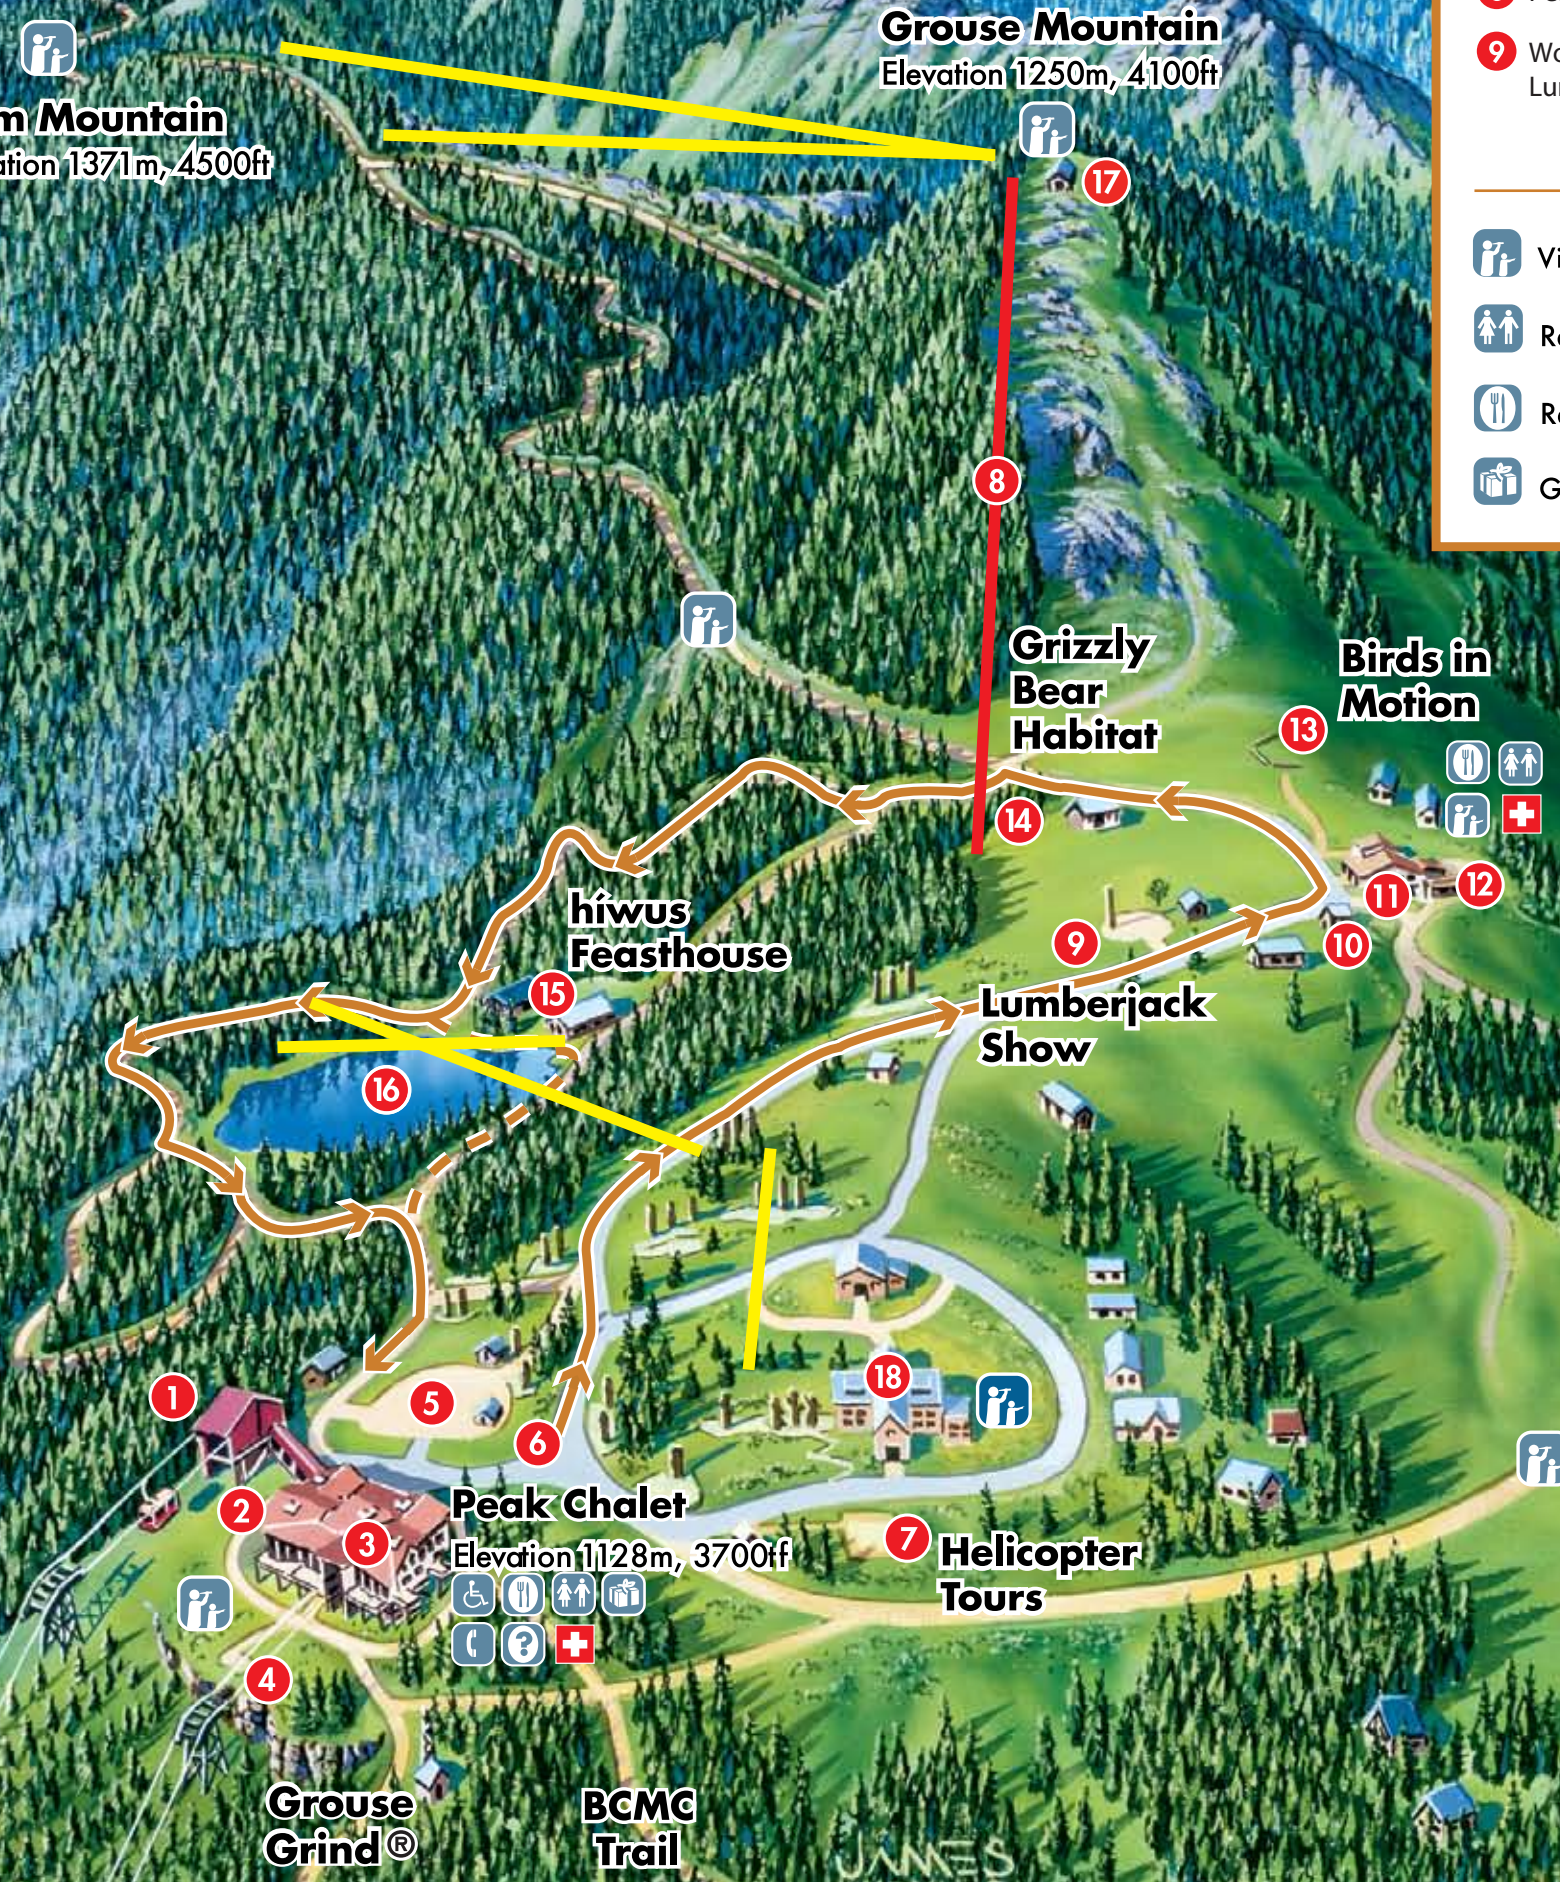

**Crown Mountain**  
Elevation 1503m, 4931ft

**Goat Mountain**  
Elevation 1401m, 4597ft

**Dam Mountain**  
Elevation 1371m, 4500ft

**Grouse Mountain**  
Elevation 1250m, 4100ft

## LEGEND

- 1 Red Skyride
- 2 Theatre in the Sky
- 3 Peak Chalet
- 4 Blue Skyride
- 5 Plaza
- 6 Guided Eco Walk Meeting Place
- 7 Helicopter Landing Pad
- 8 Peak Chair Lift
- 9 World Famous Lumberjack Show
- 10 Beaver Tails
- 11 Peak Office
- 12 Rusty Rail BBQ
- 13 Birds in Motion
- 14 Grizzly Bear Habitat
- 15 Híwus Feasthouse
- 16 Blue Grouse Lake
- 17 Tandem Paragliding
- 18 Flight Centre
- Mountain Ziplines
- Eco Walk

-  View Points
-  Restrooms
-  Restaurant
-  Gift Shops
-  First Aid Station
-  Guest Services Information
-  Telephone
-  Wheelchair Accessible

Grouse Grind®

BCMG Trail

JAMES NIEHUES