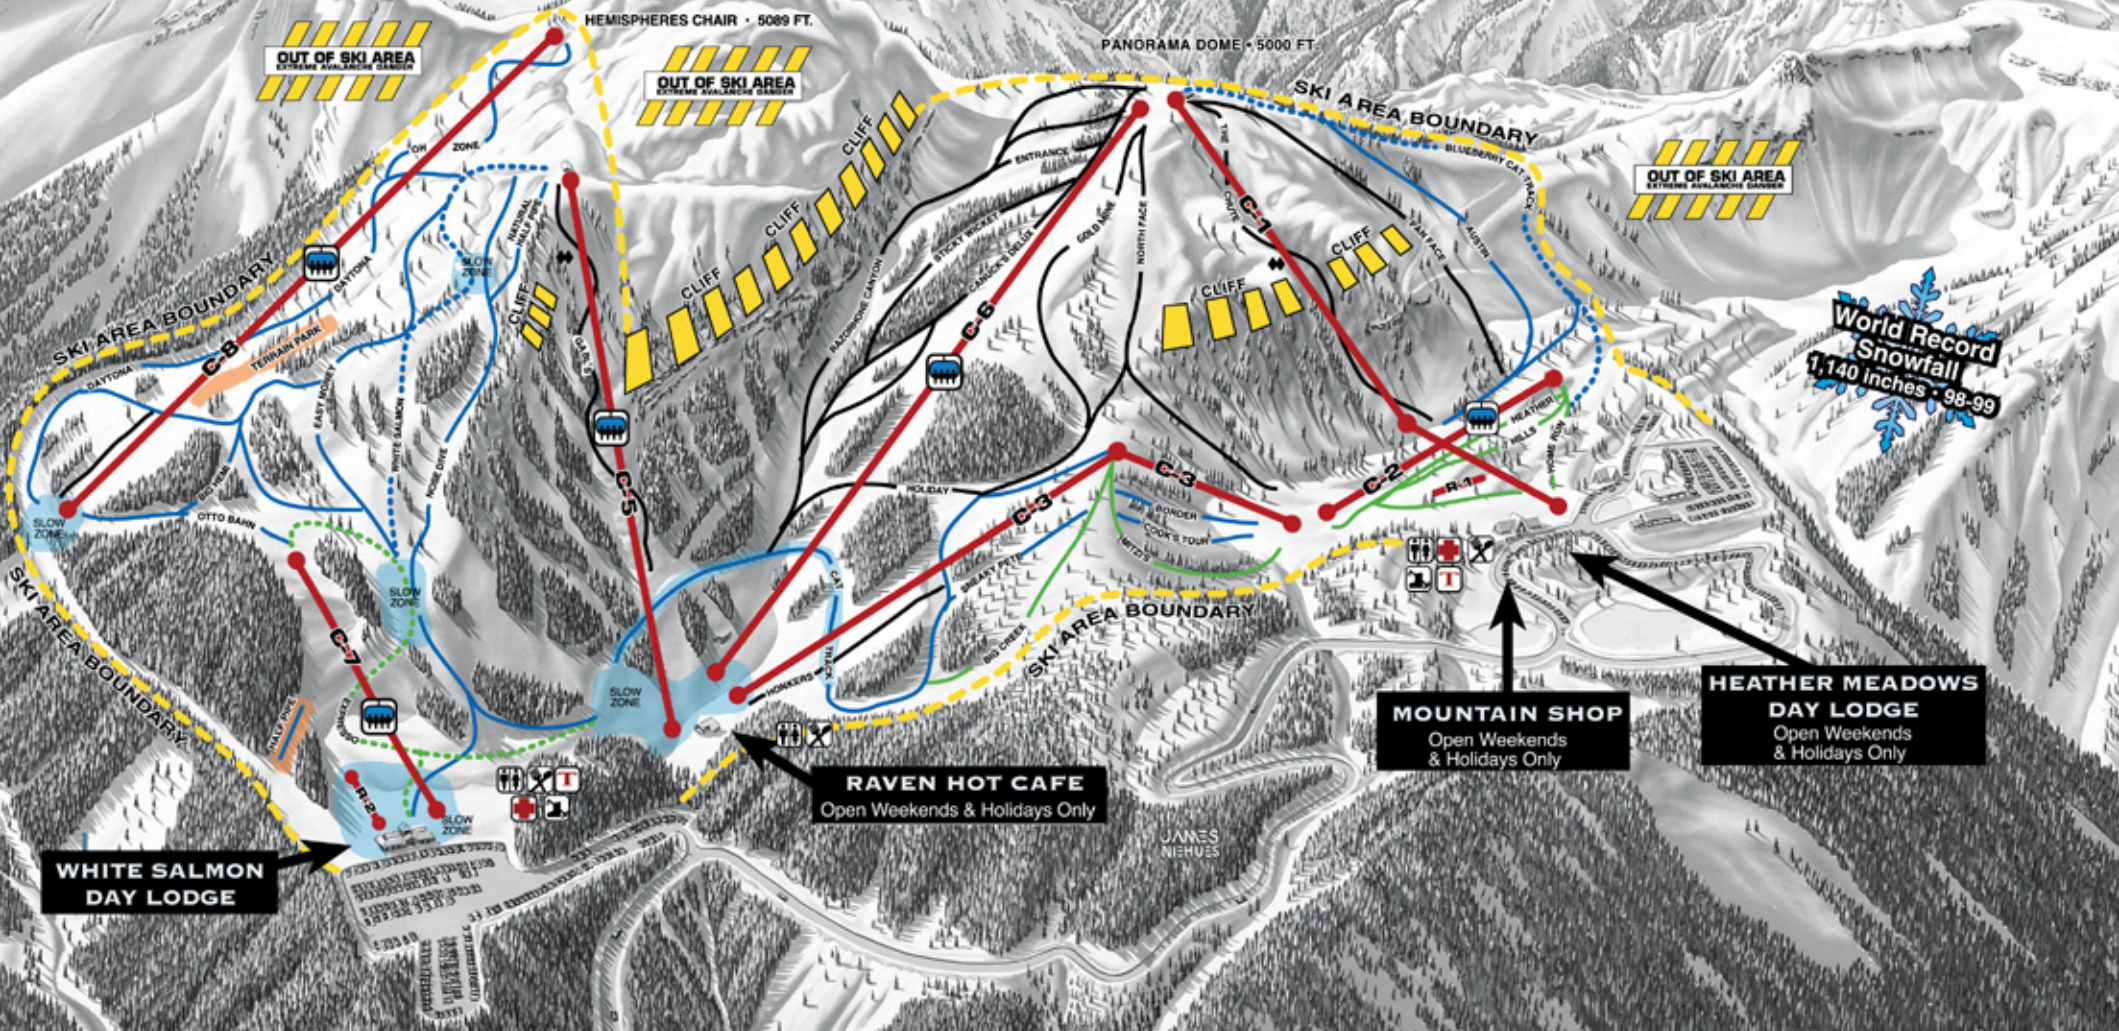

MOUNT SHUKSAN • 9720 FT.  
• 2991 M

Winter 2004-05

MOUNT BAKER • 10,778 FT  
• 3277 M

**OUT OF SKI AREA**  
EXTREME SKI/SNOWBOARDING DANGER

**OUT OF SKI AREA**  
EXTREME SKI/SNOWBOARDING DANGER

**OUT OF SKI AREA**  
EXTREME SKI/SNOWBOARDING DANGER

**World Record Snowfall**  
1,140 inches • 98-99

**WHITE SALMON DAY LODGE**

**RAVEN HOT CAFE**  
Open Weekends & Holidays Only

**MOUNTAIN SHOP**  
Open Weekends & Holidays Only

**HEATHER MEADOWS DAY LODGE**  
Open Weekends & Holidays Only