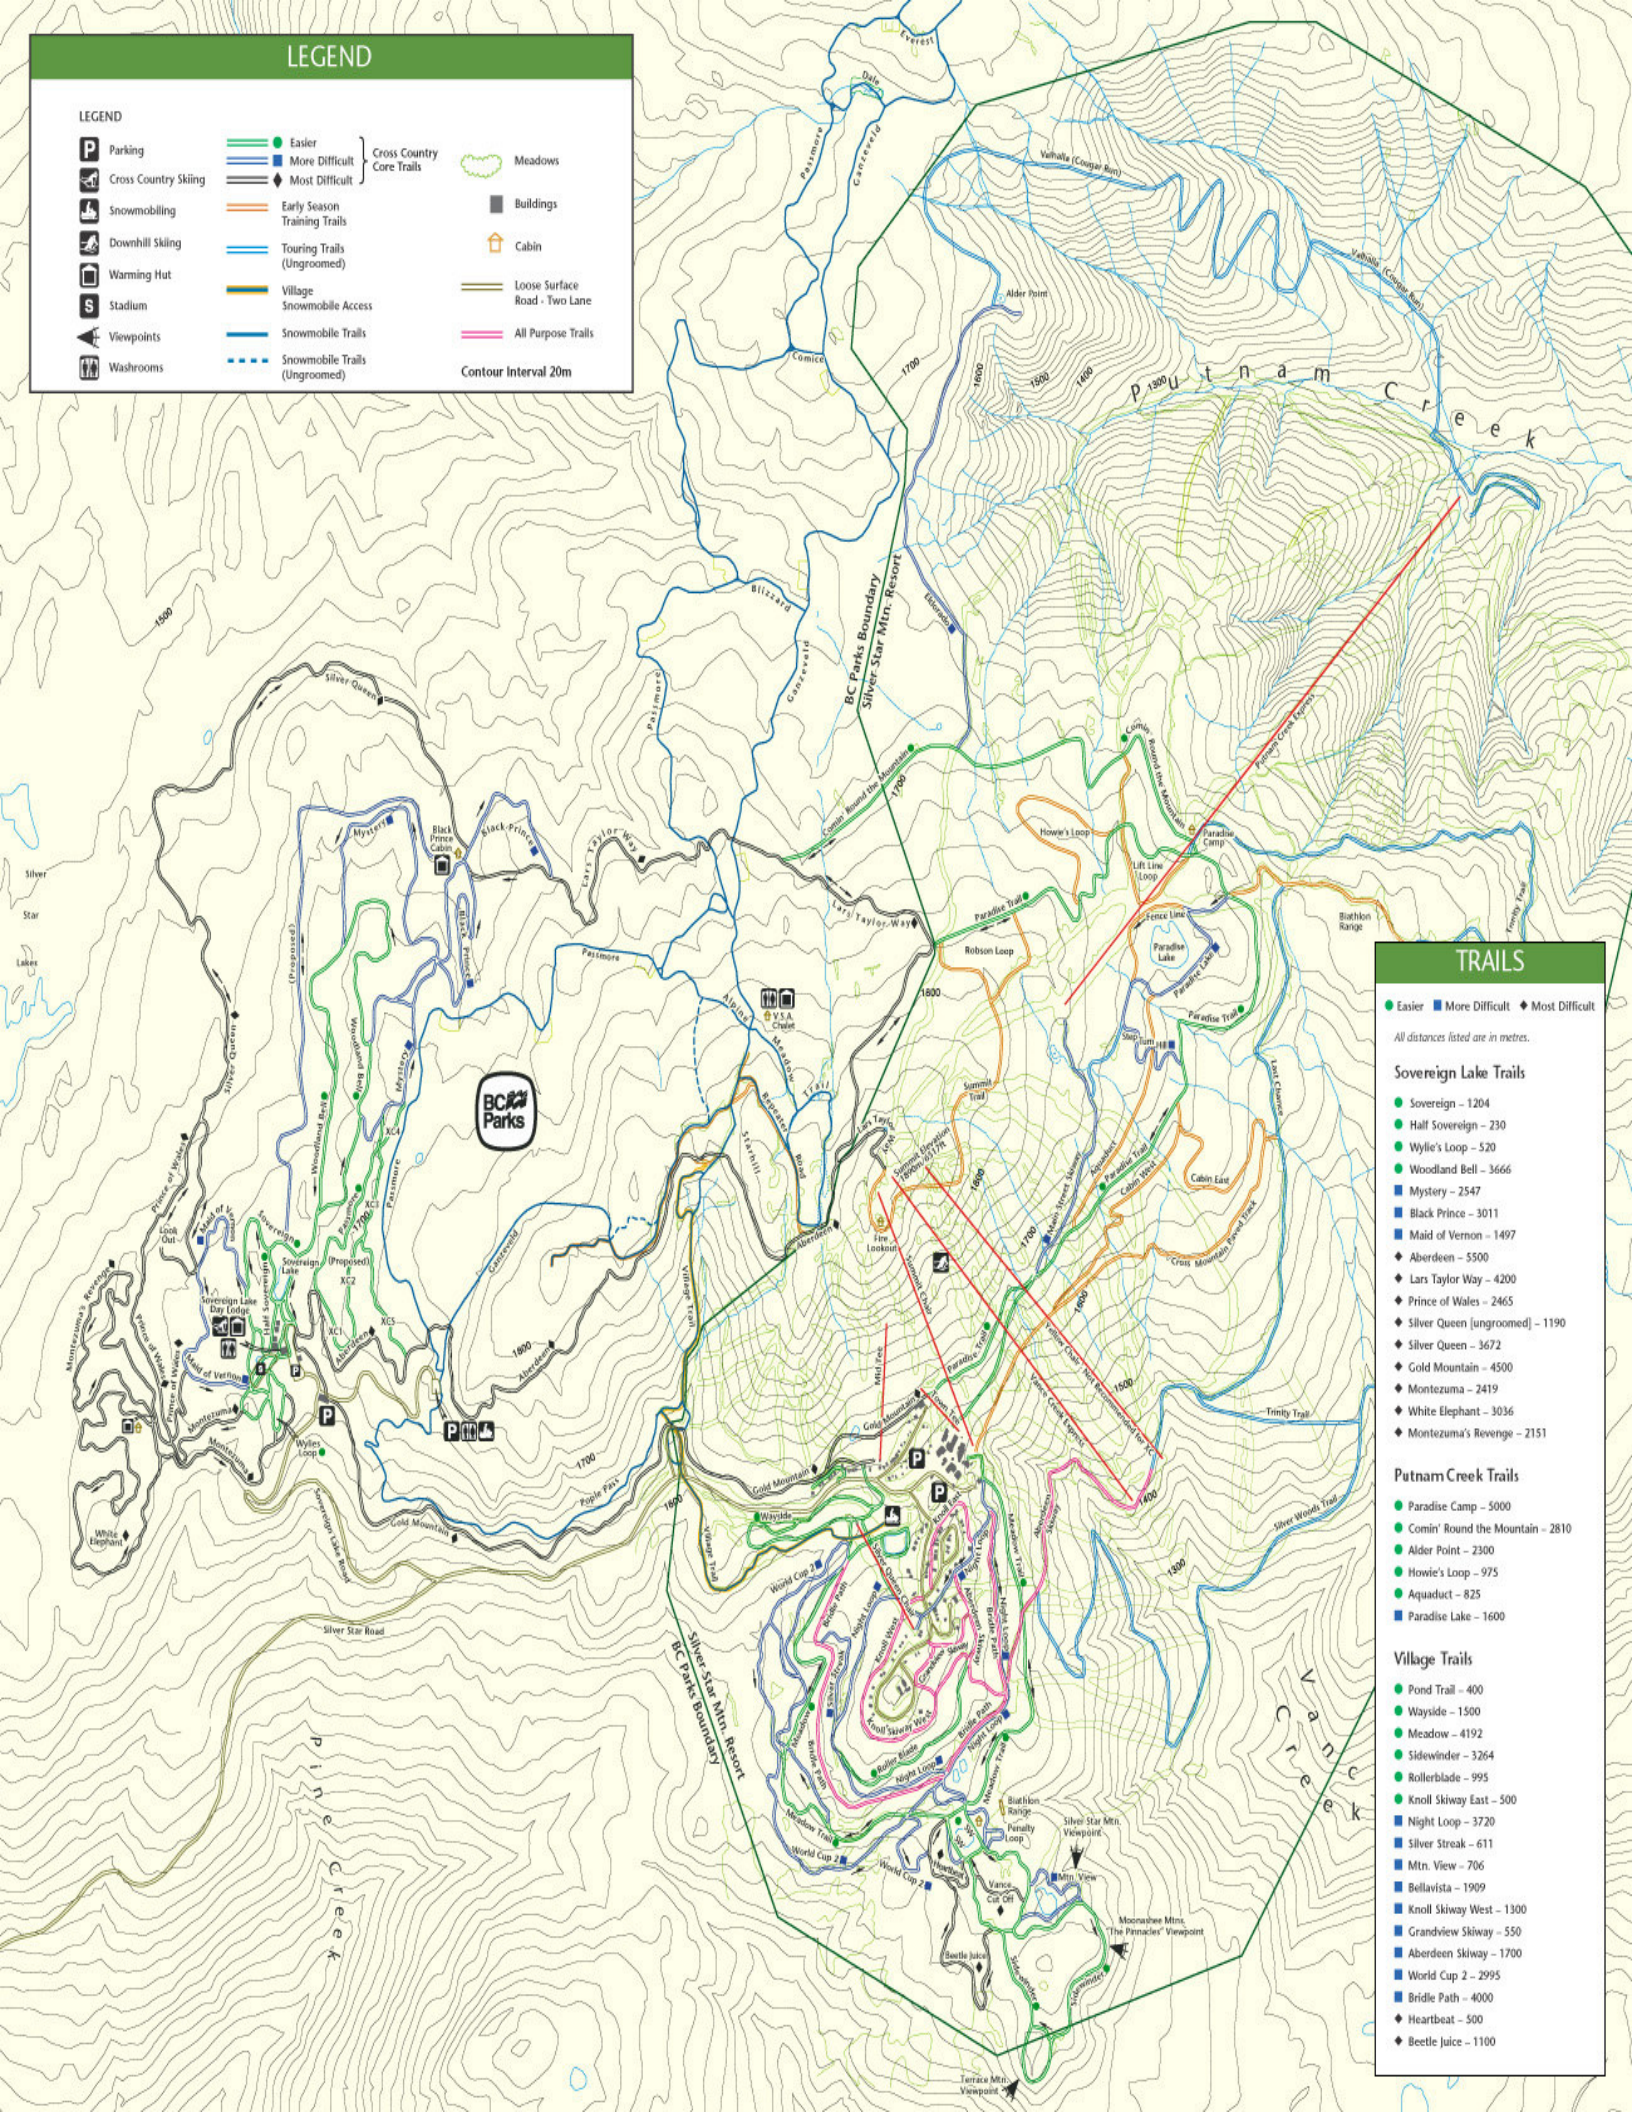

LEGEND

LEGEND

- Parking
 - Cross Country Skiing
 - Snowmobiling
 - Downhill Skiing
 - Warming Hut
 - Stadium
 - Viewpoints
 - Washrooms
 - Easier
 - More Difficult
 - Most Difficult
 - Early Season Training Trails
 - Touring Trails (Un groomed)
 - Village Snowmobile Access
 - Snowmobile Trails
 - Snowmobile Trails (Un groomed)
 - Meadows
 - Buildings
 - Cabin
 - Loose Surface Road - Two Lane
 - All Purpose Trails
- Contour Interval 20m

TRAILS

- Easier
- More Difficult
- Most Difficult

All distances listed are in metres.

Sovereign Lake Trails

- Sovereign - 1204
- Half Sovereign - 230
- Wylie's Loop - 520
- Woodland Bell - 3666
- Mystery - 2547
- Black Prince - 3011
- Maid of Vernon - 1497
- Aberdeen - 5500
- Lari Taylor Way - 4200
- Prince of Wales - 2465
- Silver Queen [un groomed] - 1190
- Silver Queen - 3672
- Gold Mountain - 4500
- Montezuma - 2419
- White Elephant - 3036
- Montezuma's Revenge - 2151

Putnam Creek Trails

- Paradise Camp - 5000
- Comin' Round the Mountain - 2810
- Alder Point - 2300
- Howie's Loop - 975
- Aqueduct - 825
- Paradise Lake - 1600

Village Trails

- Pond Trail - 400
- Wayside - 1500
- Meadow - 4192
- Sidewinder - 3264
- Rollerblade - 995
- Knoll Skiway East - 500
- Night Loop - 3720
- Silver Streak - 611
- Mtn. View - 706
- Bellavista - 1909
- Knoll Skiway West - 1300
- Grandview Skiway - 550
- Aberdeen Skiway - 1700
- World Cup 2 - 2995
- Bridle Path - 4000
- Heartbeat - 500
- Beetle Juice - 1100